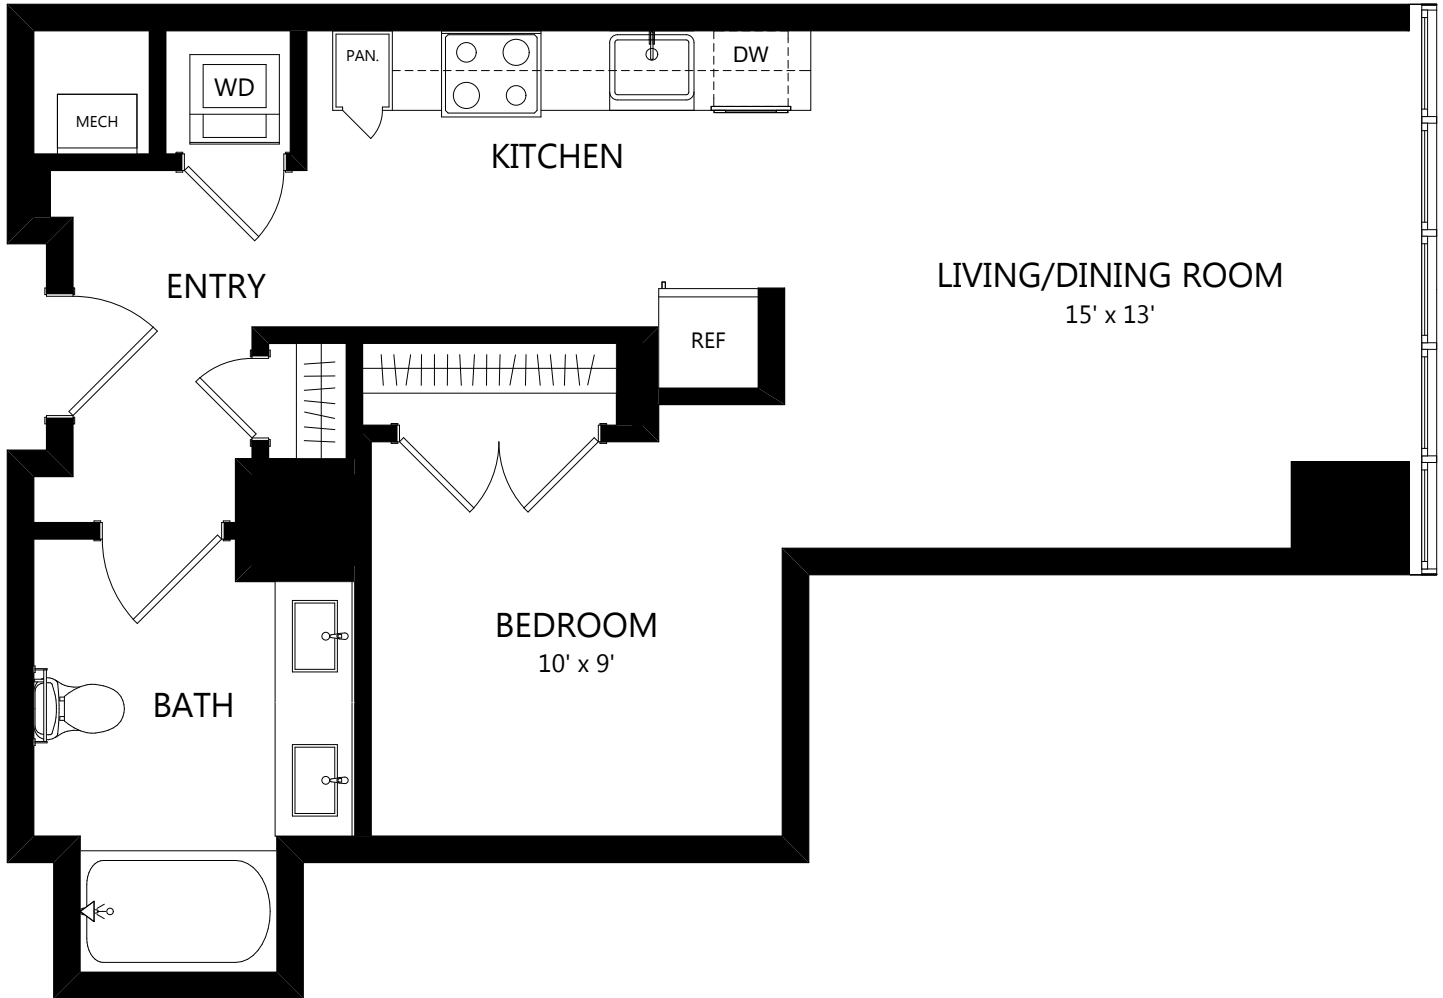

Tower TA08

Studio / 1 Bath

652
SQ. FT.

	100 Park Plaza San Diego, CA 92101
	619-794-0120 www.livepark12.com

Floor plans are artist's rendering. All dimensions are approximate. Actual product and specifications may vary in dimension or detail. Not all features are available in every apartment. Prices and availability are subject to change. Please see a representative for details.