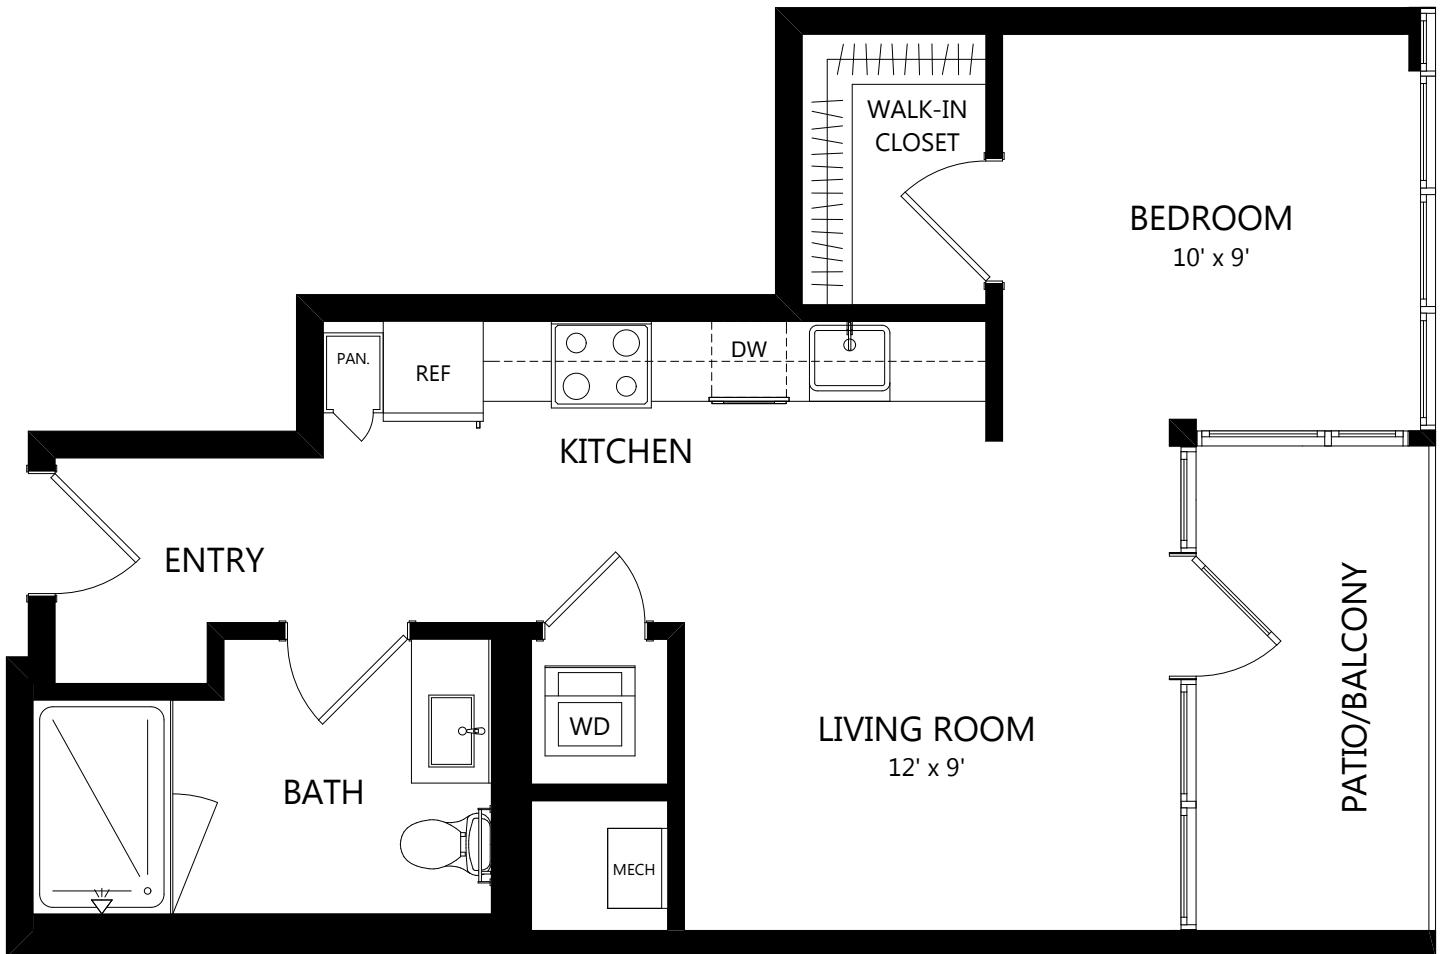

Tower TA07

Studio / 1 Bath

557
SQ. FT.

	100 Park Plaza San Diego, CA 92101
	619-794-0120 www.livepark12.com

Floor plans are artist's rendering. All dimensions are approximate. Actual product and specifications may vary in dimension or detail. Not all features are available in every apartment. Prices and availability are subject to change. Please see a representative for details.