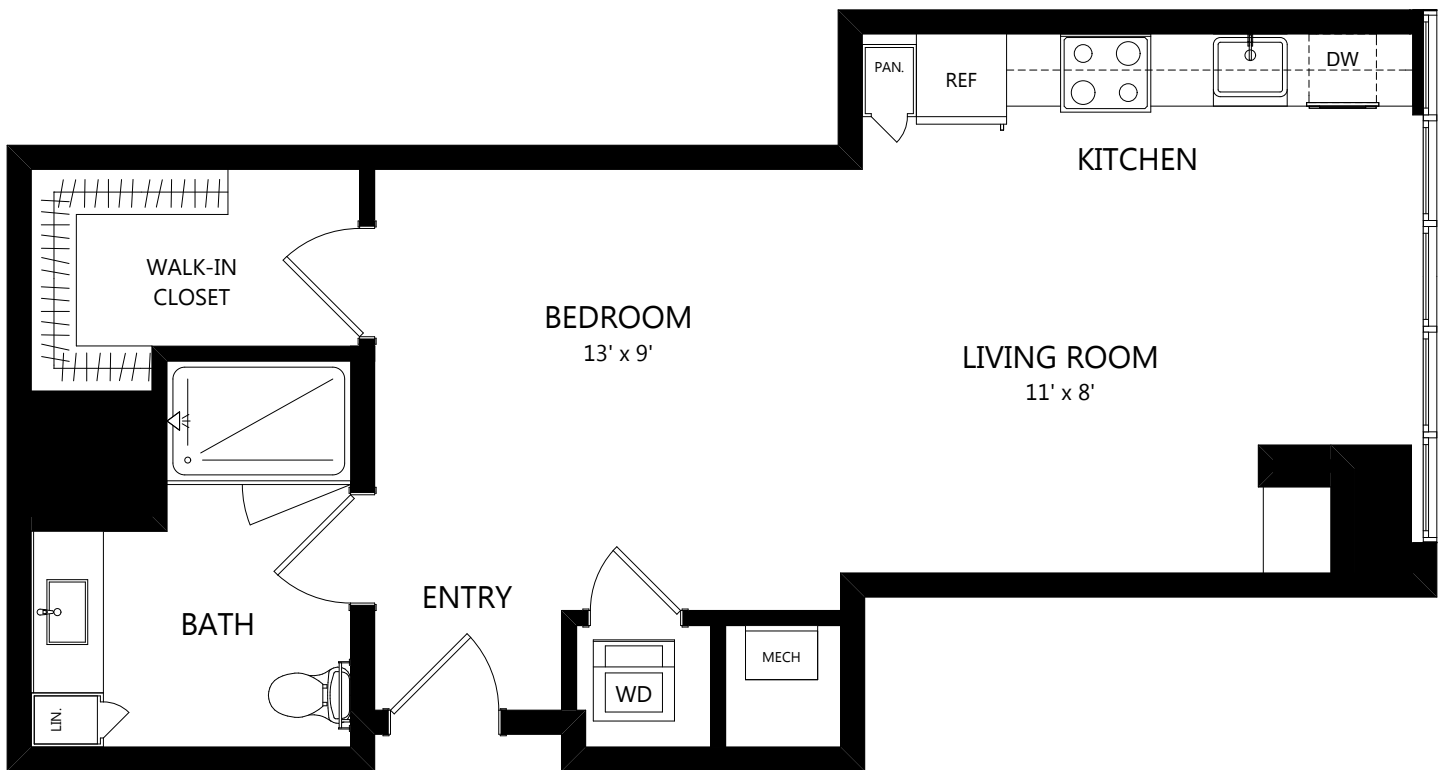

Tower TA04

Studio / 1 Bath

636
SQ. FT.

	100 Park Plaza San Diego, CA 92101
	619-794-0120 www.livepark12.com

Floor plans are artist's rendering. All dimensions are approximate. Actual product and specifications may vary in dimension or detail. Not all features are available in every apartment. Prices and availability are subject to change. Please see a representative for details.