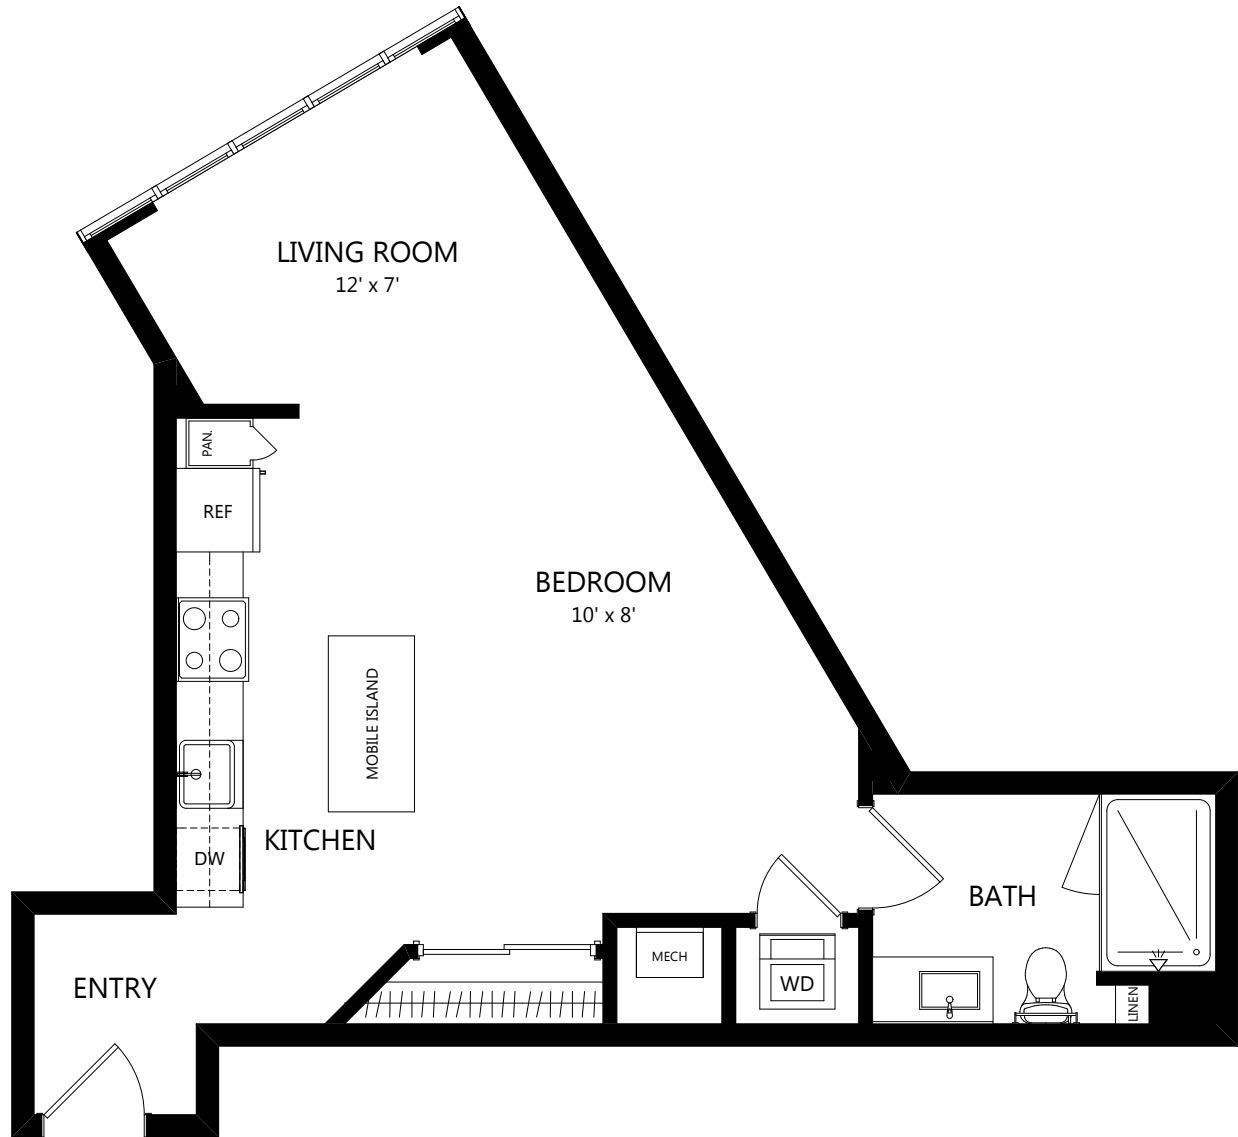

Tower TA03

Studio / 1 Bath

610
SQ. FT.

	100 Park Plaza San Diego, CA 92101
	619-794-0120 www.livepark12.com

Floor plans are artist's rendering. All dimensions are approximate. Actual product and specifications may vary in dimension or detail. Not all features are available in every apartment. Prices and availability are subject to change. Please see a representative for details.