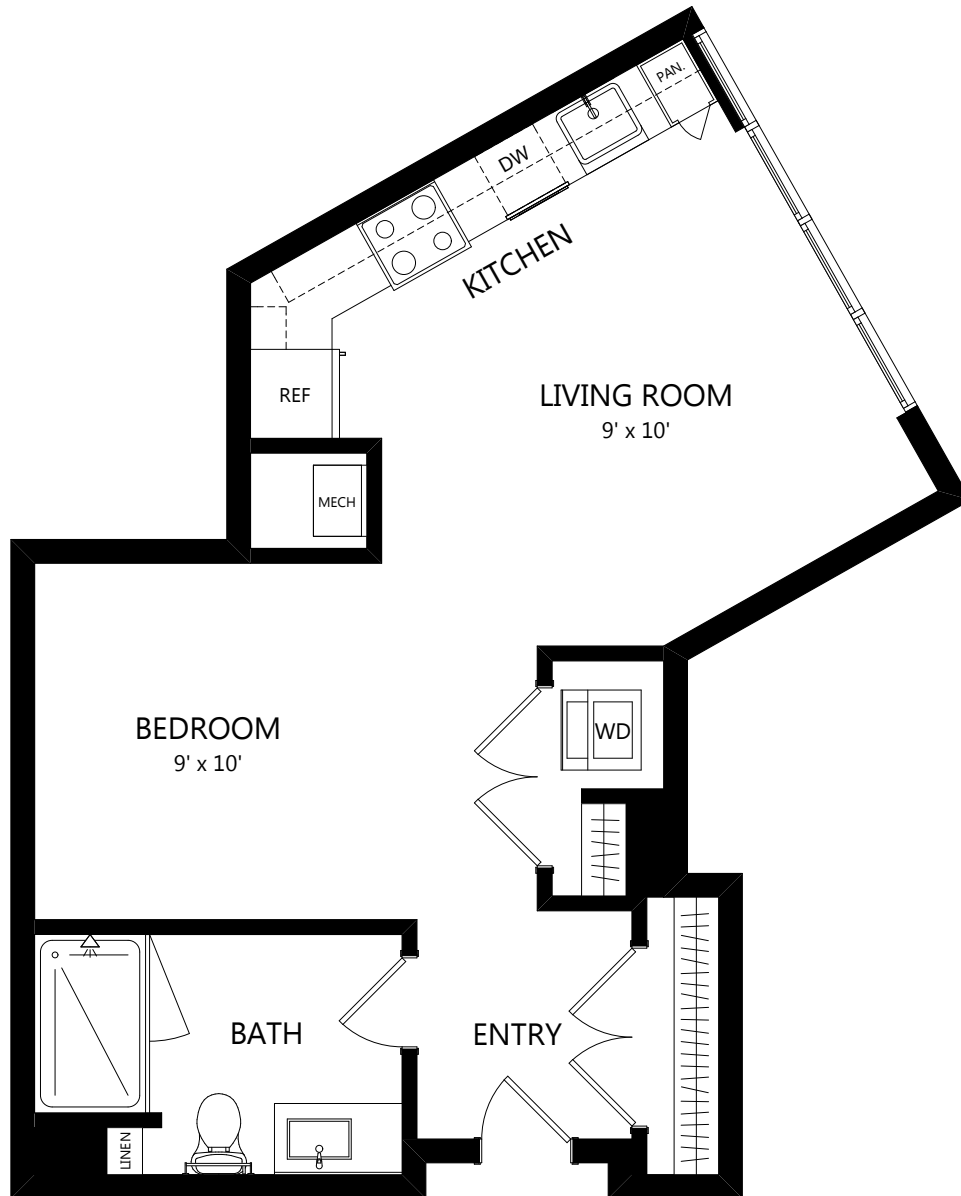

# Tower TA02

Studio / 1 Bath

550  
SQ. FT.

	100 Park Plaza   San Diego, CA 92101
	619-794-0120   <a href="http://www.livepark12.com">www.livepark12.com</a>

*Floor plans are artist's rendering. All dimensions are approximate. Actual product and specifications may vary in dimension or detail. Not all features are available in every apartment. Prices and availability are subject to change. Please see a representative for details.*