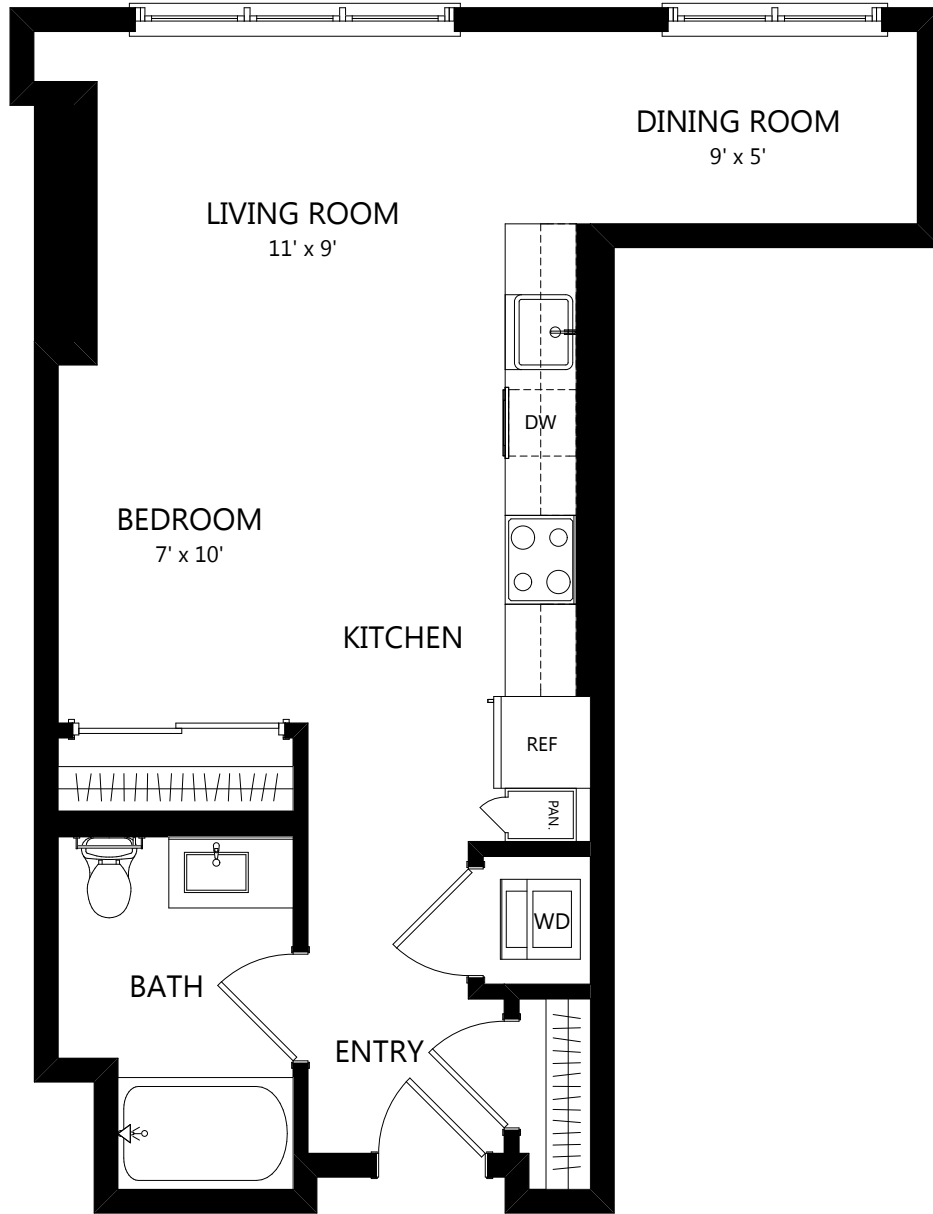

Tower A01

Studio / 1 Bath

602

SQ. FT.

PARK
12
THE COLLECTION

100 Park Plaza | San Diego, CA 92101

619-794-0120 | www.livepark12.com

Floor plans are artist's rendering. All dimensions are approximate. Actual product and specifications may vary in dimension or detail. Not all features are available in every apartment. Prices and availability are subject to change. Please see a representative for details.