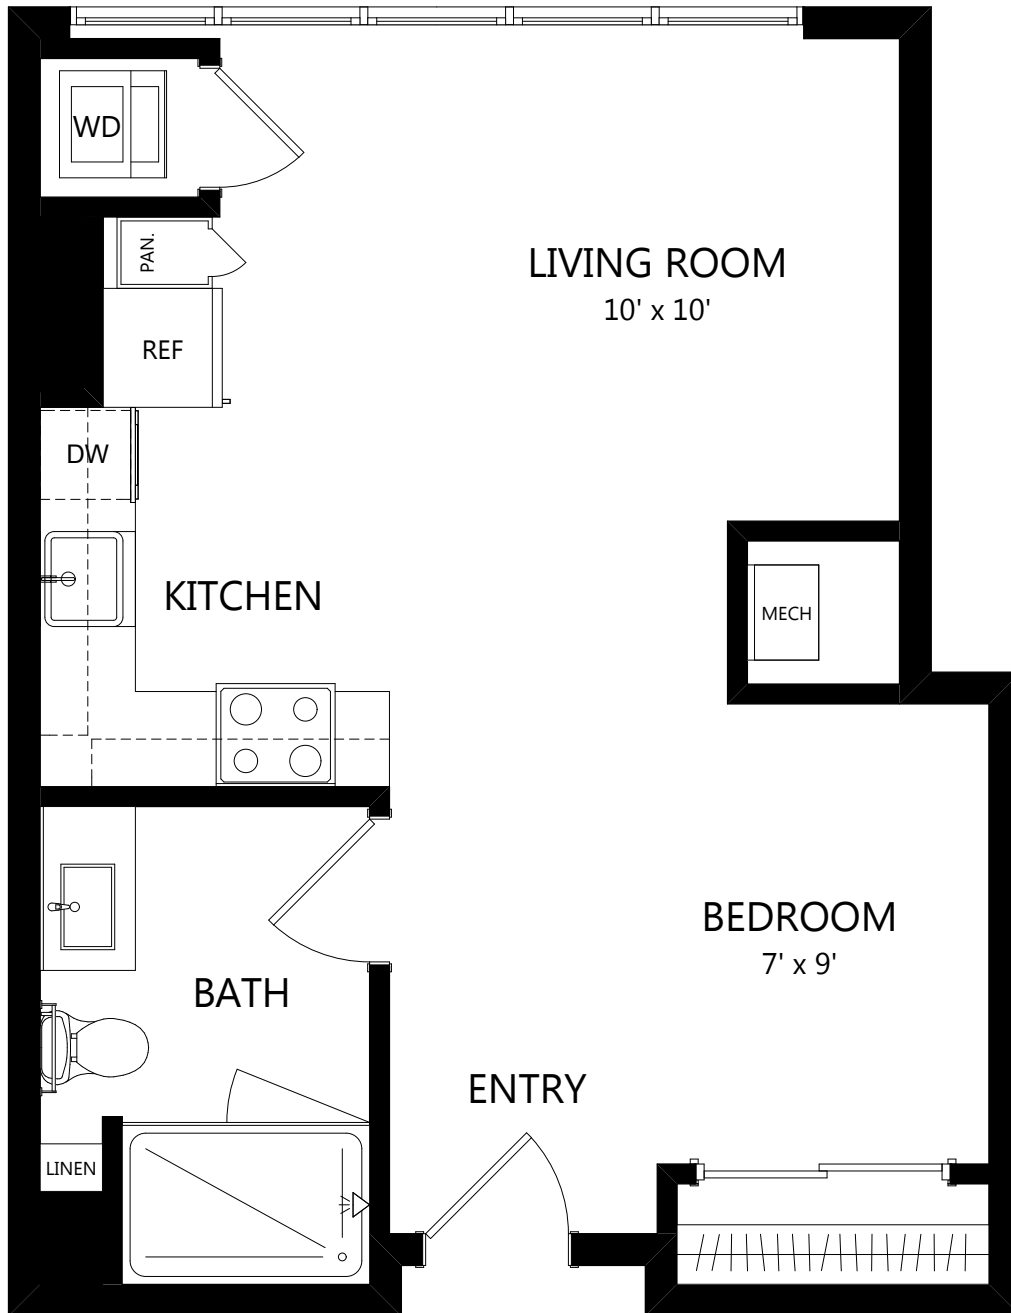

Tower A01

Studio / 1 Bath

602

SQ. FT.

PARK
12
THE COLLECTION

100 Park Plaza | San Diego, CA 92101

619-794-0120 | www.livepark12.com

Floor plans are artist's rendering. All dimensions are approximate. Actual product and specifications may vary in dimension or detail. Not all features are available in every apartment. Prices and availability are subject to change. Please see a representative for details.