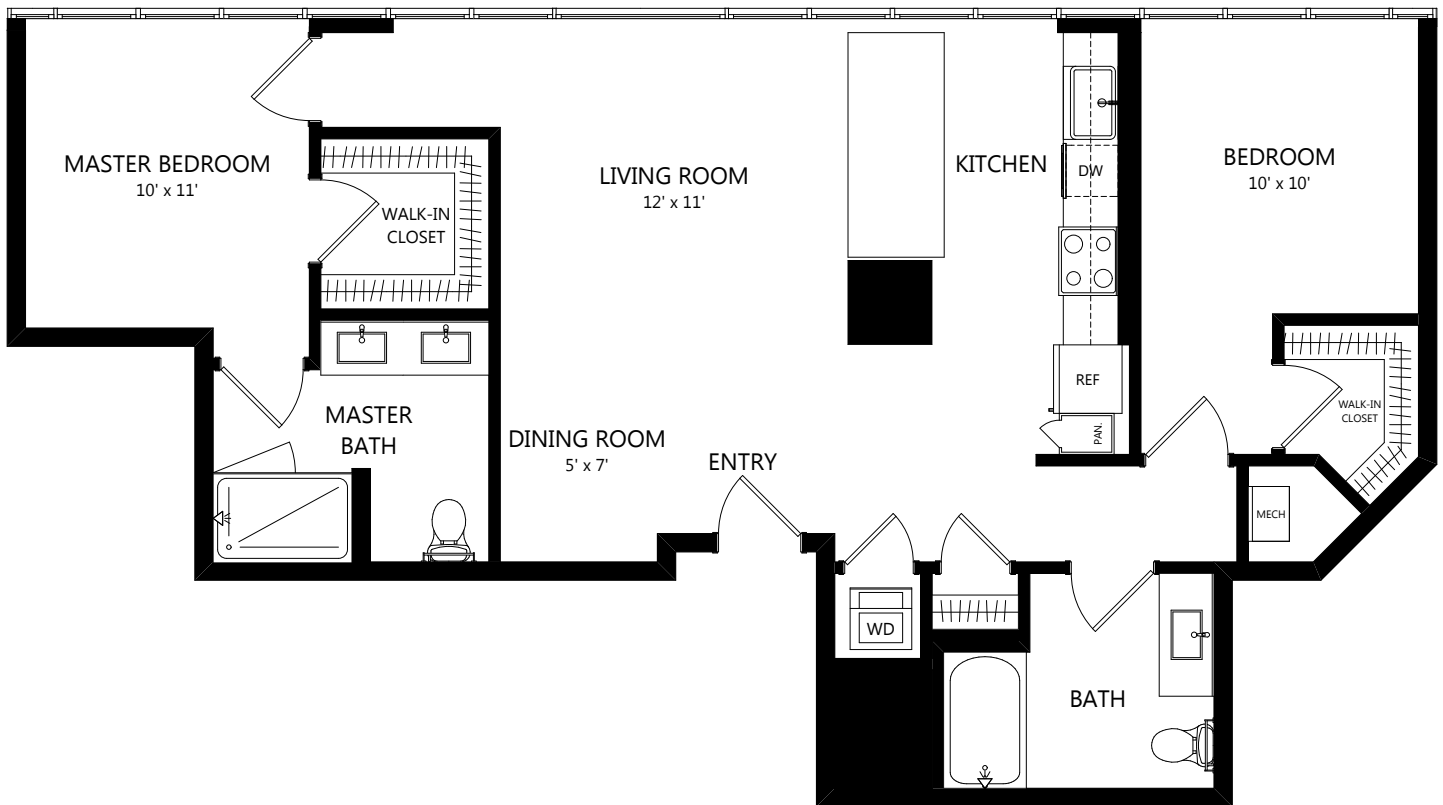

TOWER TC15

2 Bed / 2 Bath

1092
SQ. FT.

	100 Park Plaza San Diego, CA 92101
	619-794-0120 www.livepark12.com

Floor plans are artist's rendering. All dimensions are approximate. Actual product and specifications may vary in dimension or detail. Not all features are available in every apartment. Prices and availability are subject to change. Please see a representative for details.