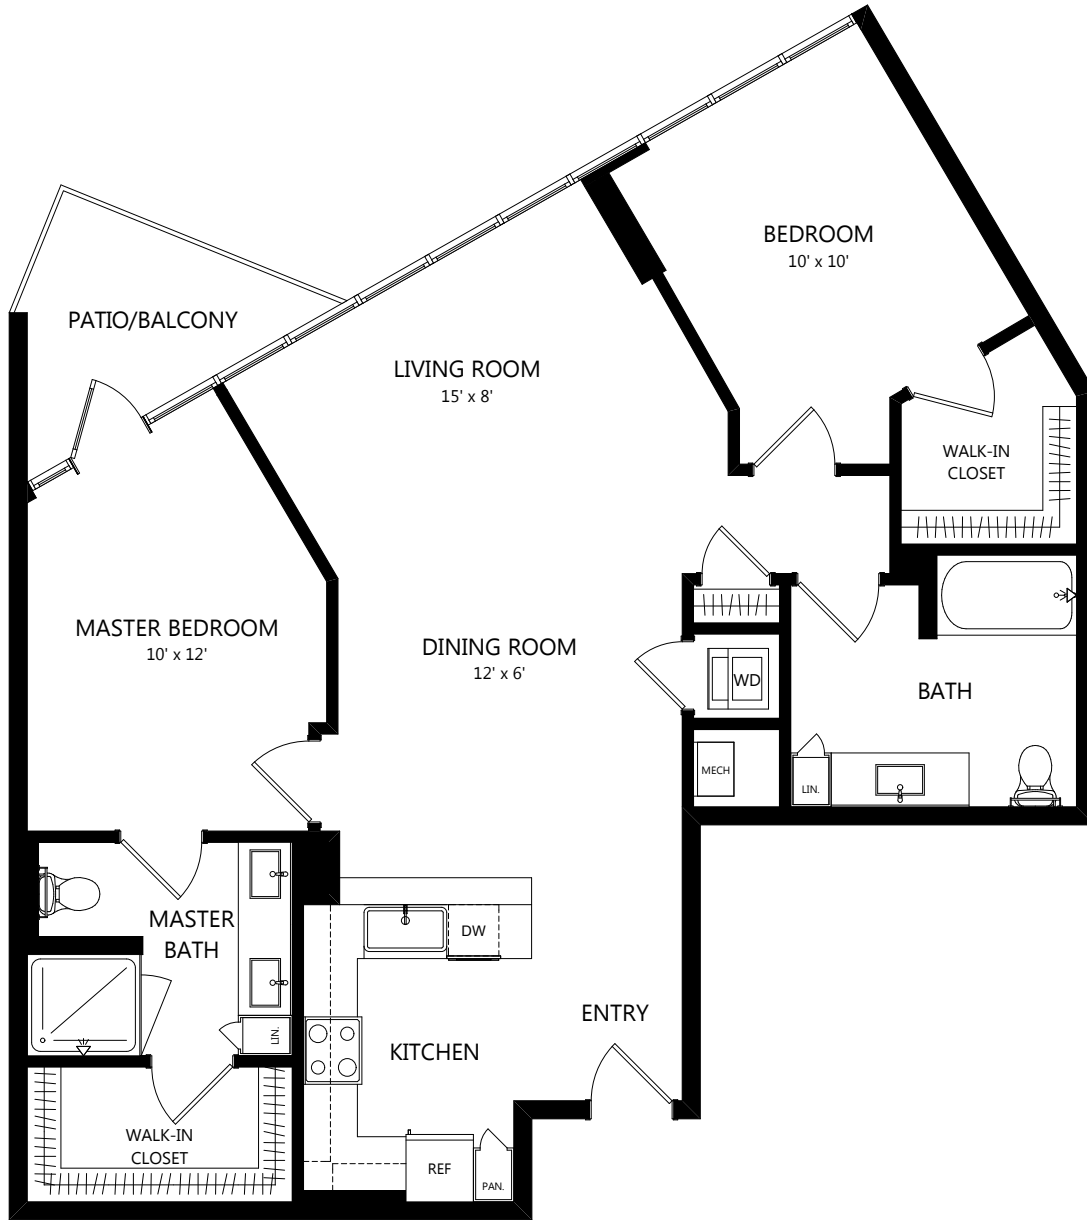

TOWER TC14

2 Bed / 2 Bath

1183
SQ. FT.

PARK
12
THE COLLECTION

100 Park Plaza | San Diego, CA 92101

619-794-0120 | www.livepark12.com

Floor plans are artist's rendering. All dimensions are approximate. Actual product and specifications may vary in dimension or detail. Not all features are available in every apartment. Prices and availability are subject to change. Please see a representative for details.