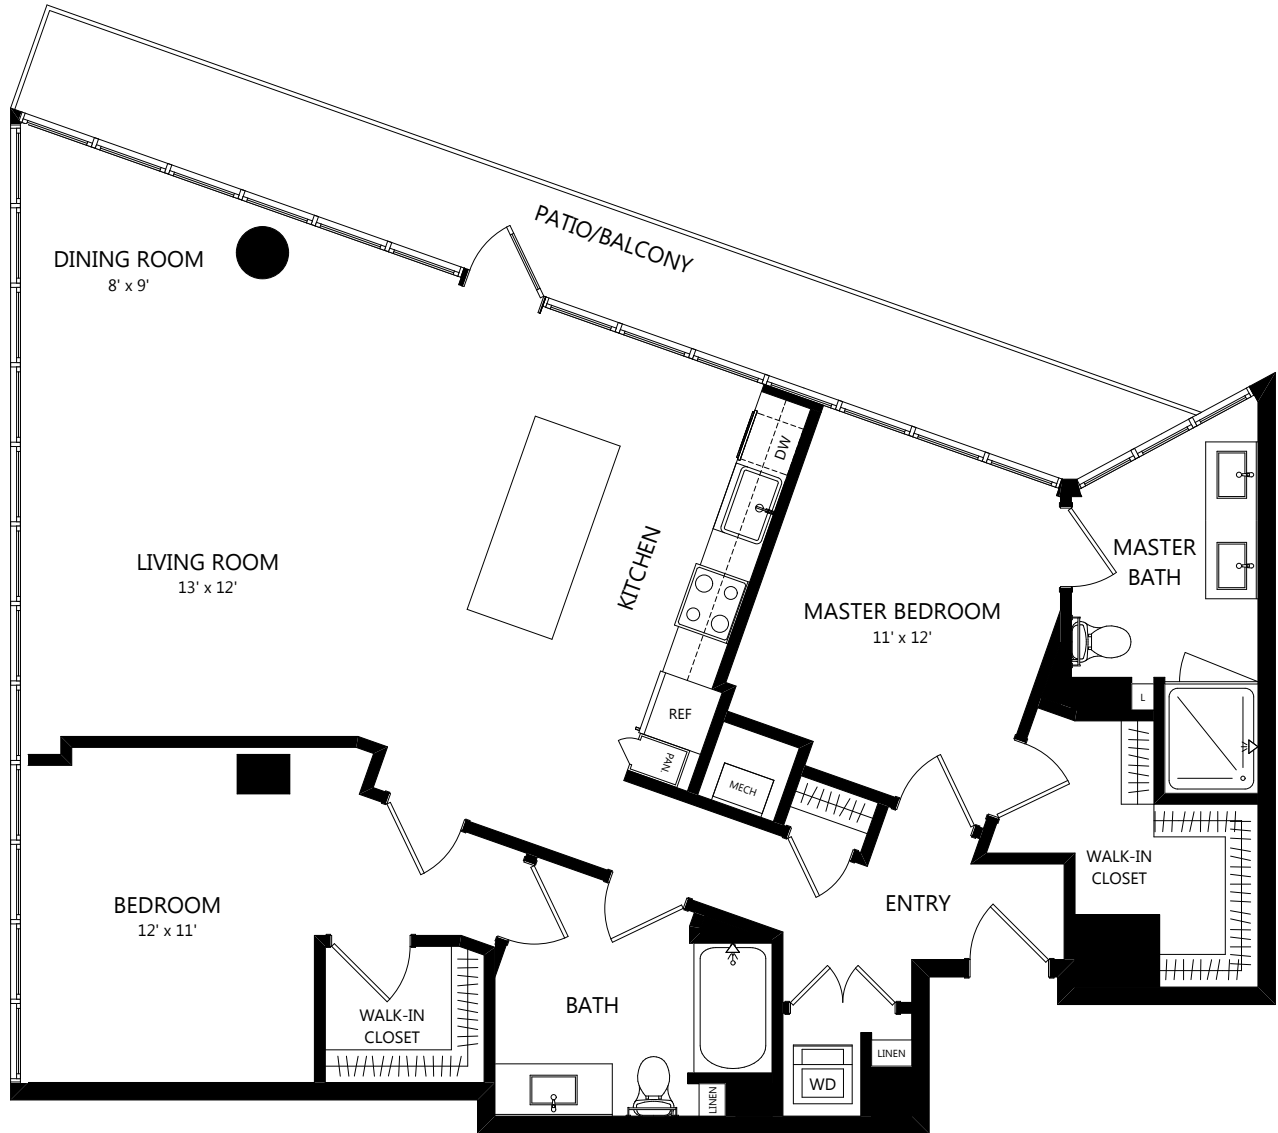

# TOWER TC12

2 Bed / 2 Bath

1395  
SQ. FT.

**PARK**  
**12**  
THE COLLECTION

100 Park Plaza | San Diego, CA 92101

619-794-0120 | [www.livepark12.com](http://www.livepark12.com)

*Floor plans are artist's rendering. All dimensions are approximate. Actual product and specifications may vary in dimension or detail. Not all features are available in every apartment. Prices and availability are subject to change. Please see a representative for details.*