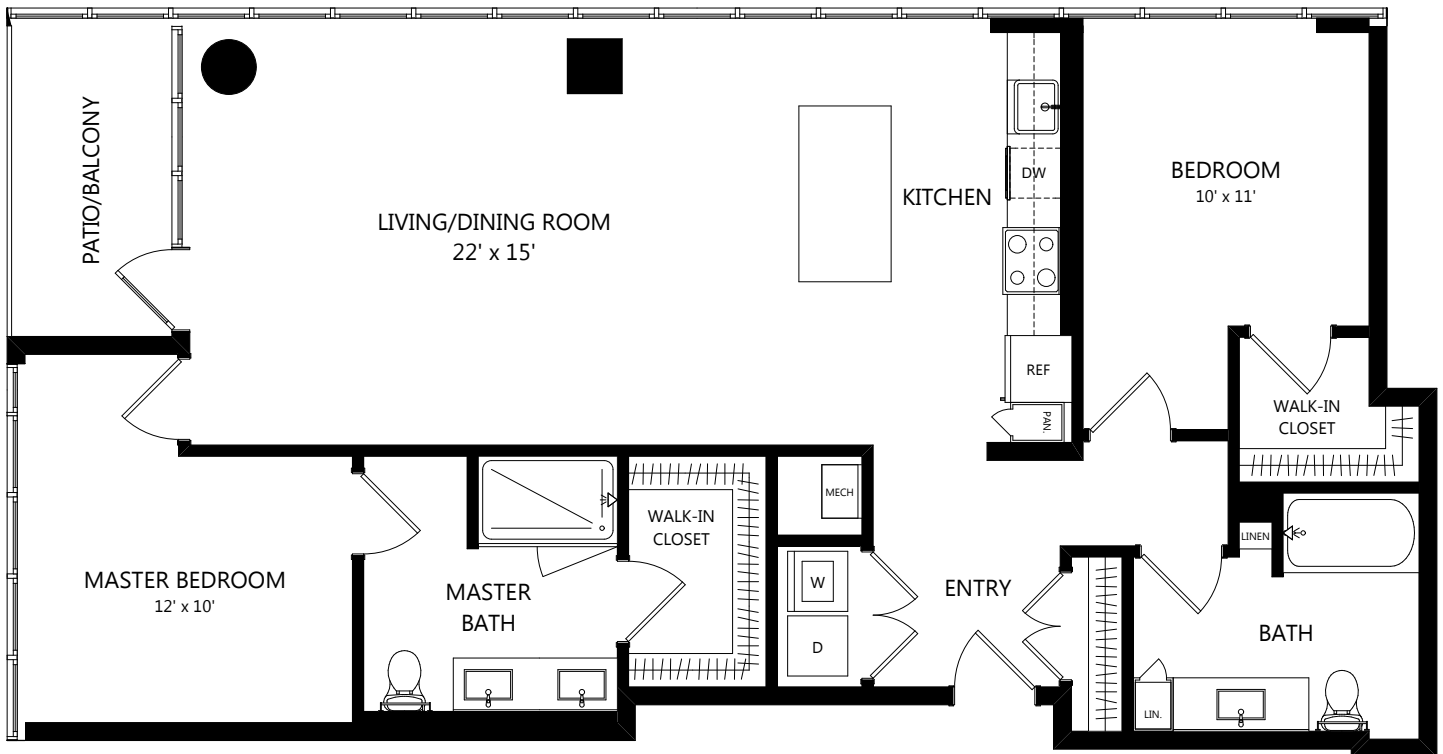

TOWER TC11

2 Bed / 2 Bath

1297
SQ. FT.

	100 Park Plaza San Diego, CA 92101
	619-794-0120 www.livepark12.com

Floor plans are artist's rendering. All dimensions are approximate. Actual product and specifications may vary in dimension or detail. Not all features are available in every apartment. Prices and availability are subject to change. Please see a representative for details.