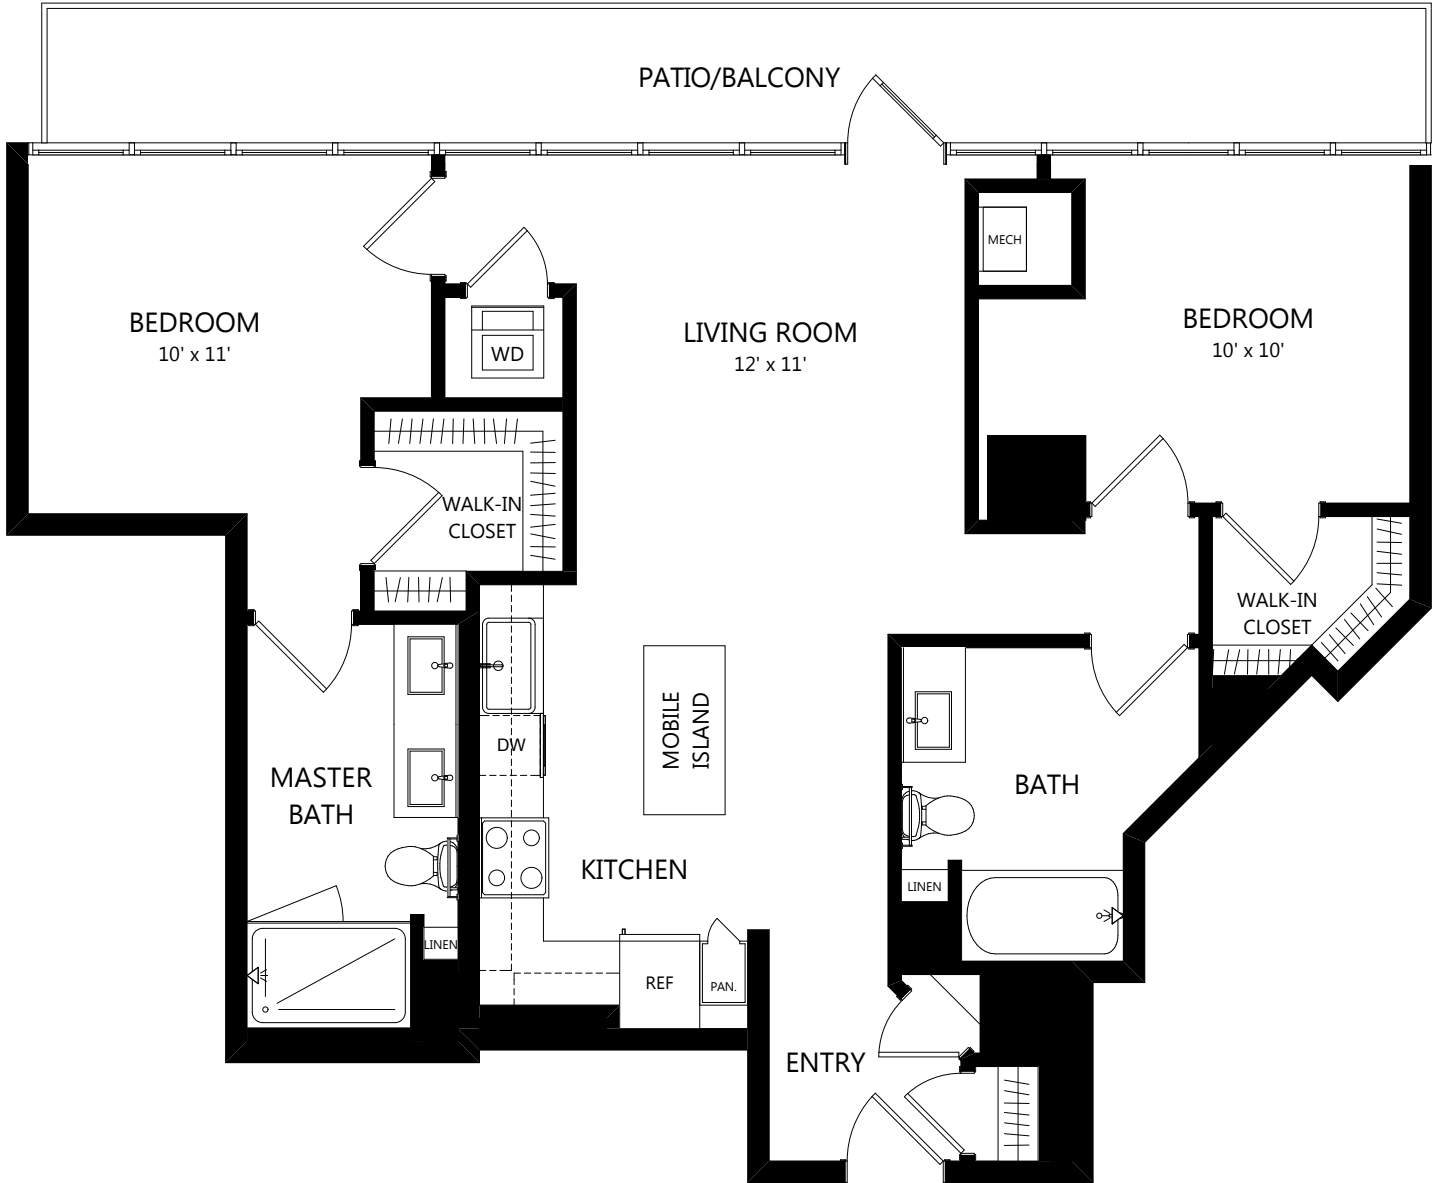

TOWER TC10

2 Bed / 2 Bath

1058
SQ. FT.

	100 Park Plaza San Diego, CA 92101
	619-794-0120 www.livepark12.com

Floor plans are artist's rendering. All dimensions are approximate. Actual product and specifications may vary in dimension or detail. Not all features are available in every apartment. Prices and availability are subject to change. Please see a representative for details.