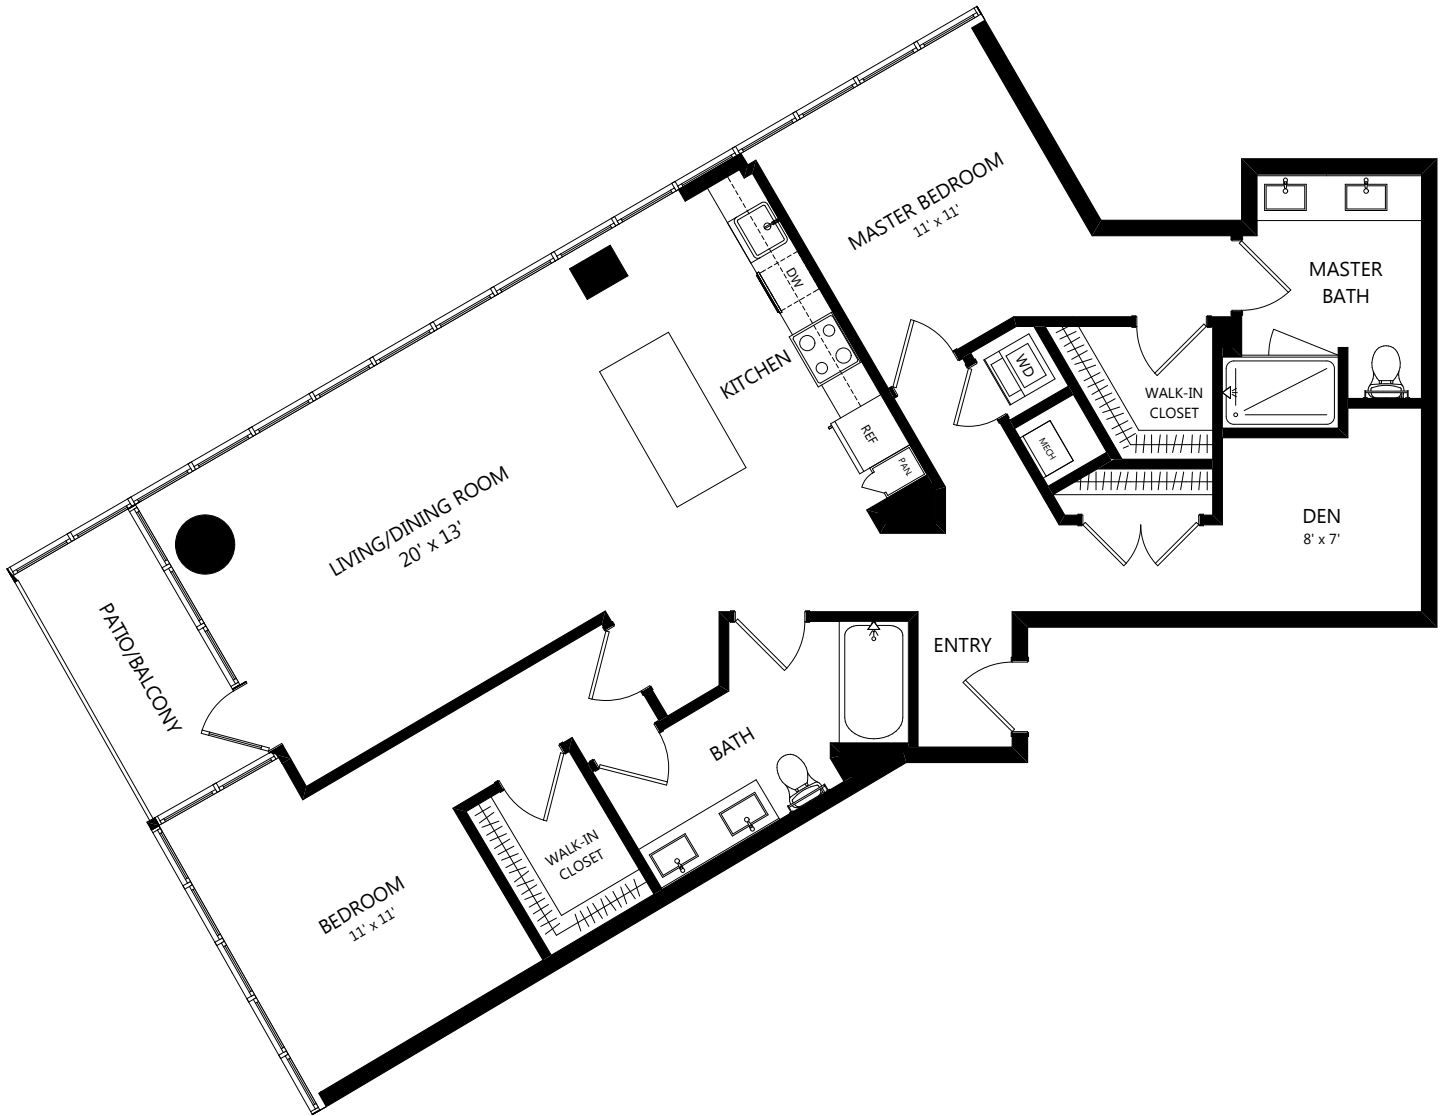

TOWER TC08

2 Bed / 2 Bath

1383
SQ. FT.

	100 Park Plaza San Diego, CA 92101
	619-794-0120 www.livepark12.com

Floor plans are artist's rendering. All dimensions are approximate. Actual product and specifications may vary in dimension or detail. Not all features are available in every apartment. Prices and availability are subject to change. Please see a representative for details.