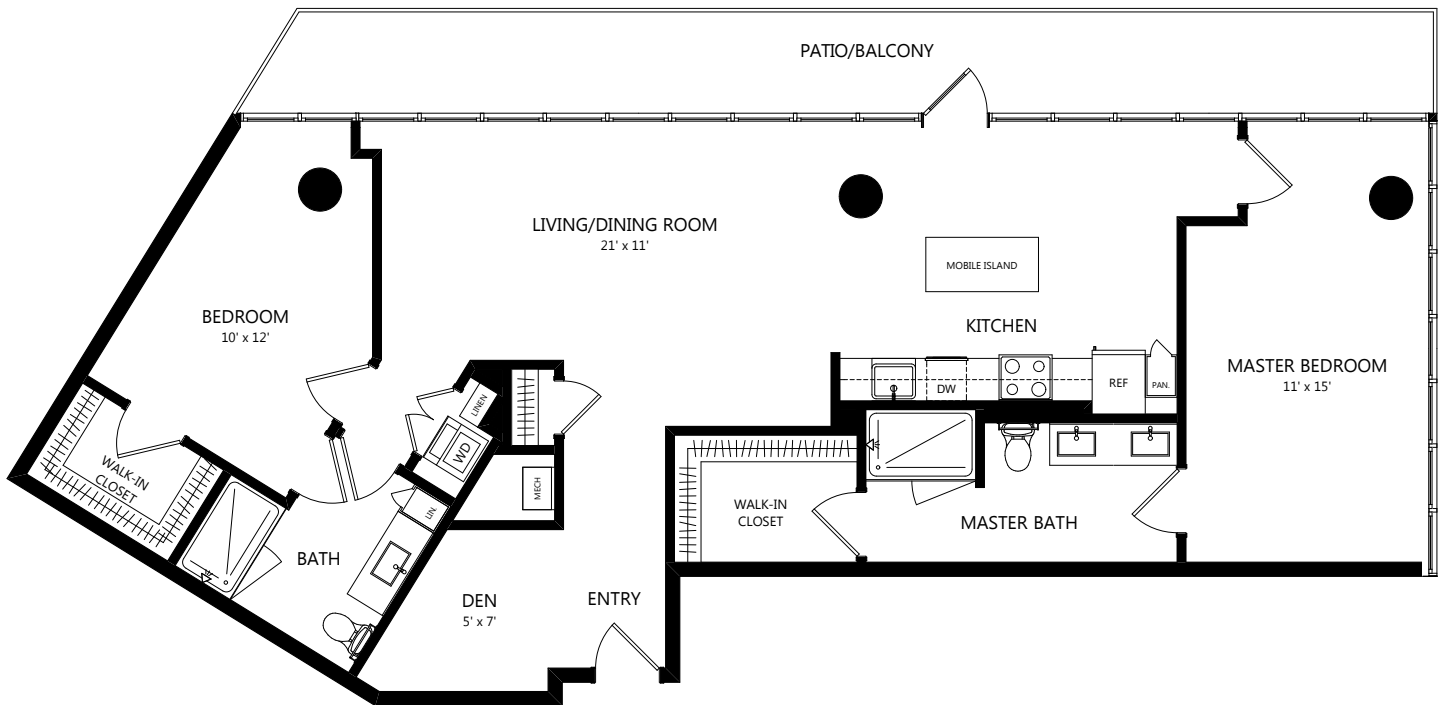

TOWER TC07

2 Bed / 2 Bath

1428
SQ. FT.

	100 Park Plaza San Diego, CA 92101
	619-794-0120 www.livepark12.com

Floor plans are artist's rendering. All dimensions are approximate. Actual product and specifications may vary in dimension or detail. Not all features are available in every apartment. Prices and availability are subject to change. Please see a representative for details.