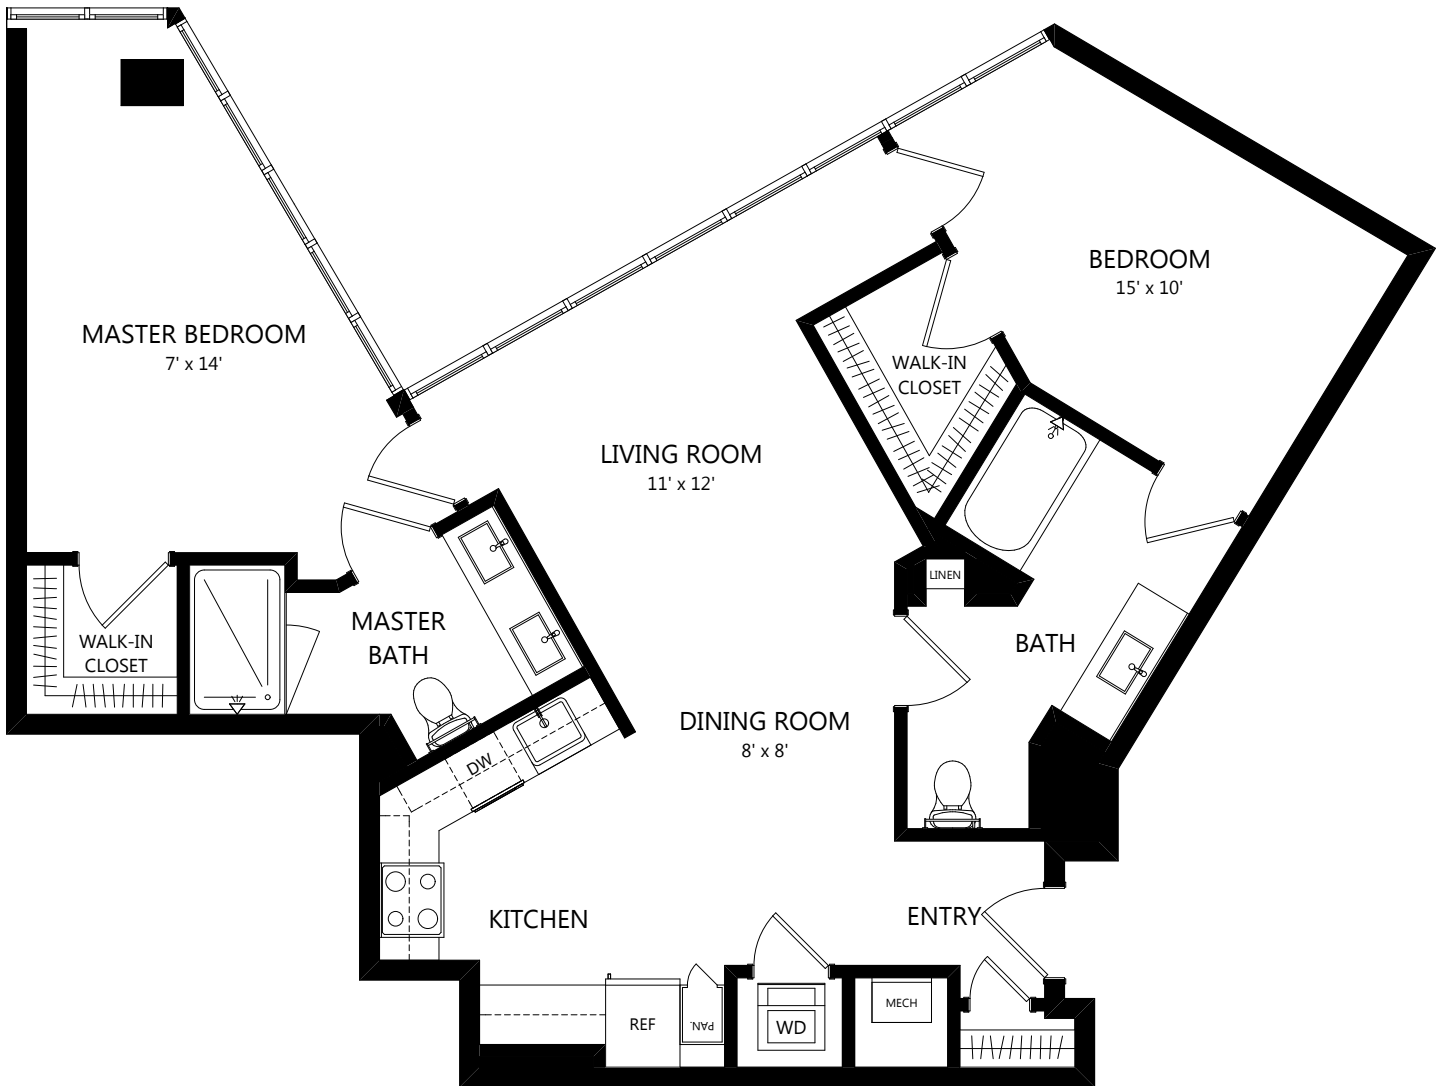

TOWER TC06

2 Bed / 2 Bath

1084
SQ. FT.

PARK
12
THE COLLECTION

100 Park Plaza | San Diego, CA 92101

619-794-0120 | www.livepark12.com

Floor plans are artist's rendering. All dimensions are approximate. Actual product and specifications may vary in dimension or detail. Not all features are available in every apartment. Prices and availability are subject to change. Please see a representative for details.