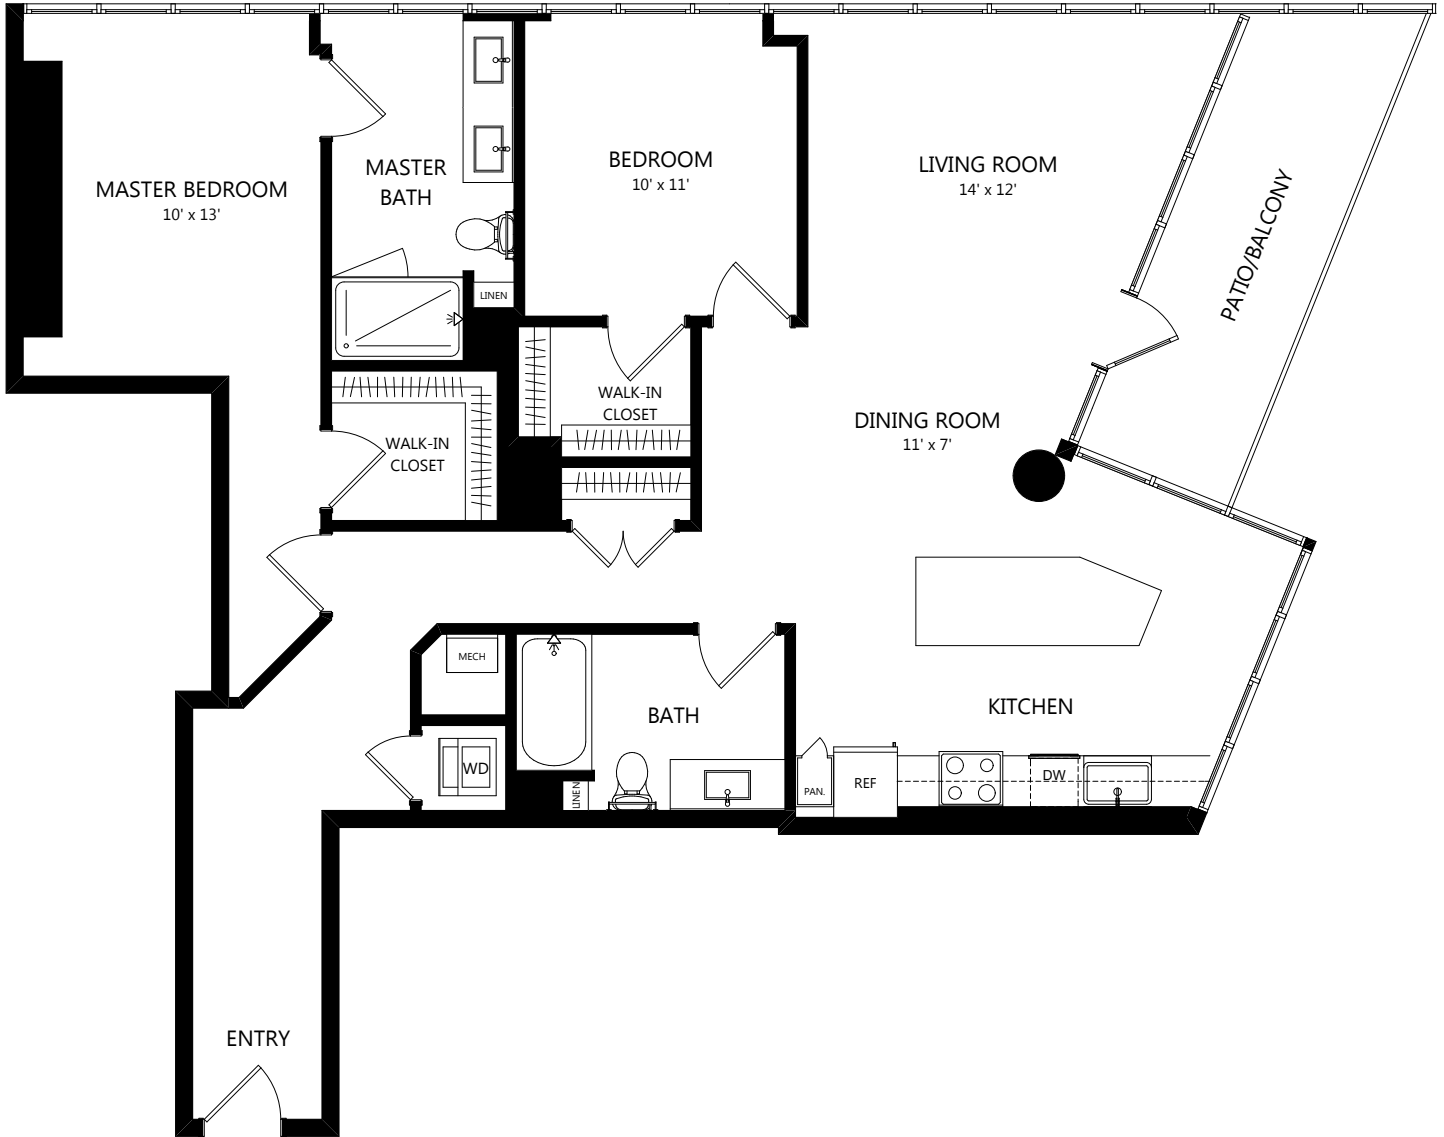

TOWER TC03

2 Bed / 2 Bath

I439
SQ. FT.

PARK
12
THE COLLECTION

100 Park Plaza | San Diego, CA 92101

619-794-0120 | www.livepark12.com

Floor plans are artist's rendering. All dimensions are approximate. Actual product and specifications may vary in dimension or detail. Not all features are available in every apartment. Prices and availability are subject to change. Please see a representative for details.