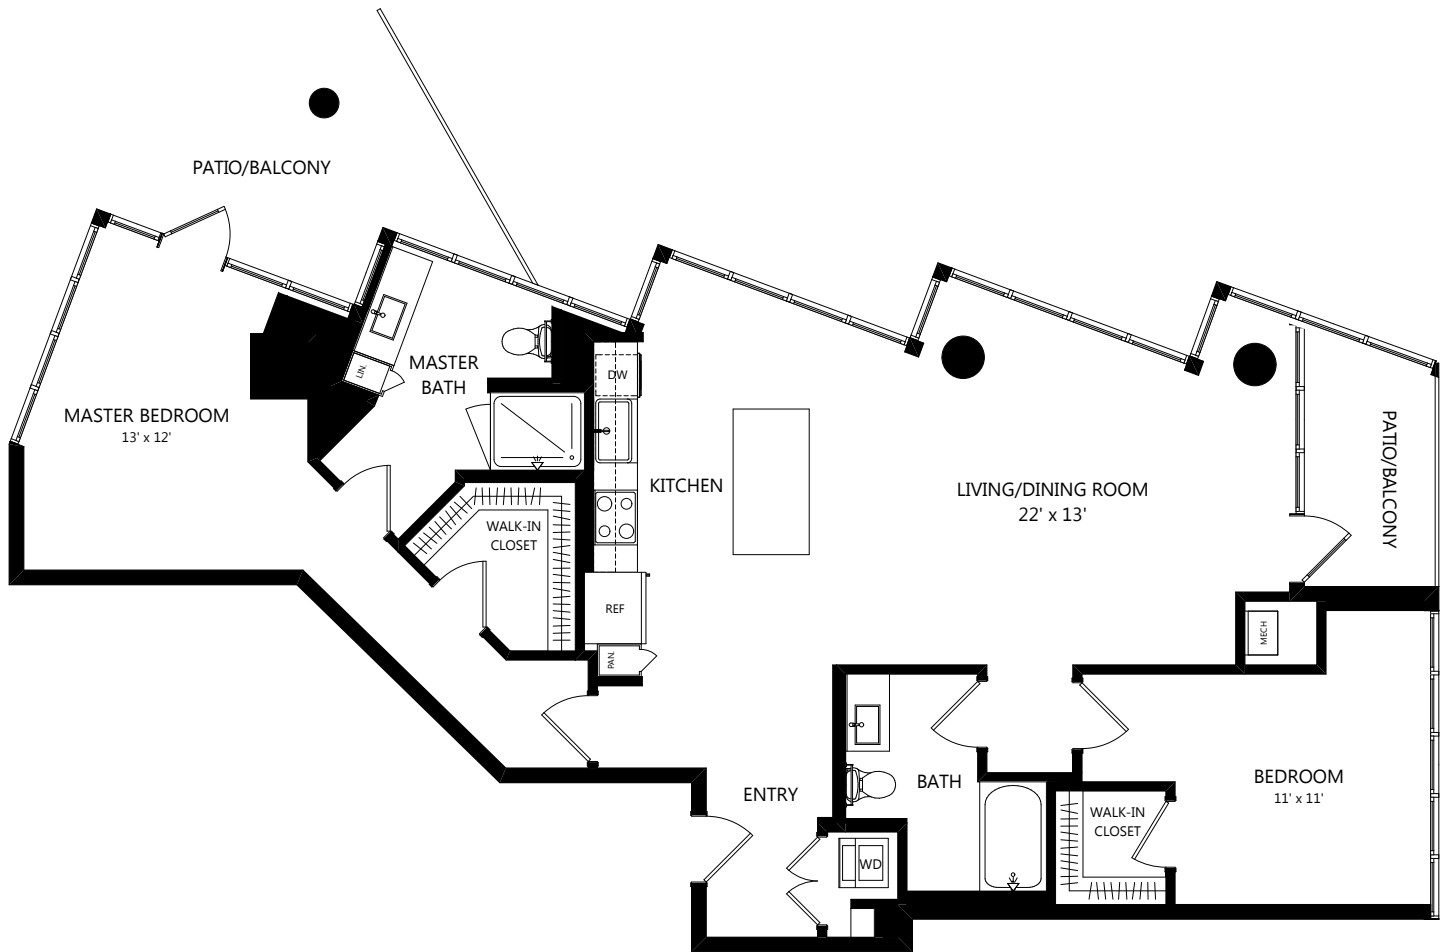

# TOWER TC01b

2 Bed / 2 Bath

I402  
SQ. FT.

	100 Park Plaza   San Diego, CA 92101
	619-794-0120   <a href="http://www.livepark12.com">www.livepark12.com</a>

*Floor plans are artist's rendering. All dimensions are approximate. Actual product and specifications may vary in dimension or detail. Not all features are available in every apartment. Prices and availability are subject to change. Please see a representative for details.*