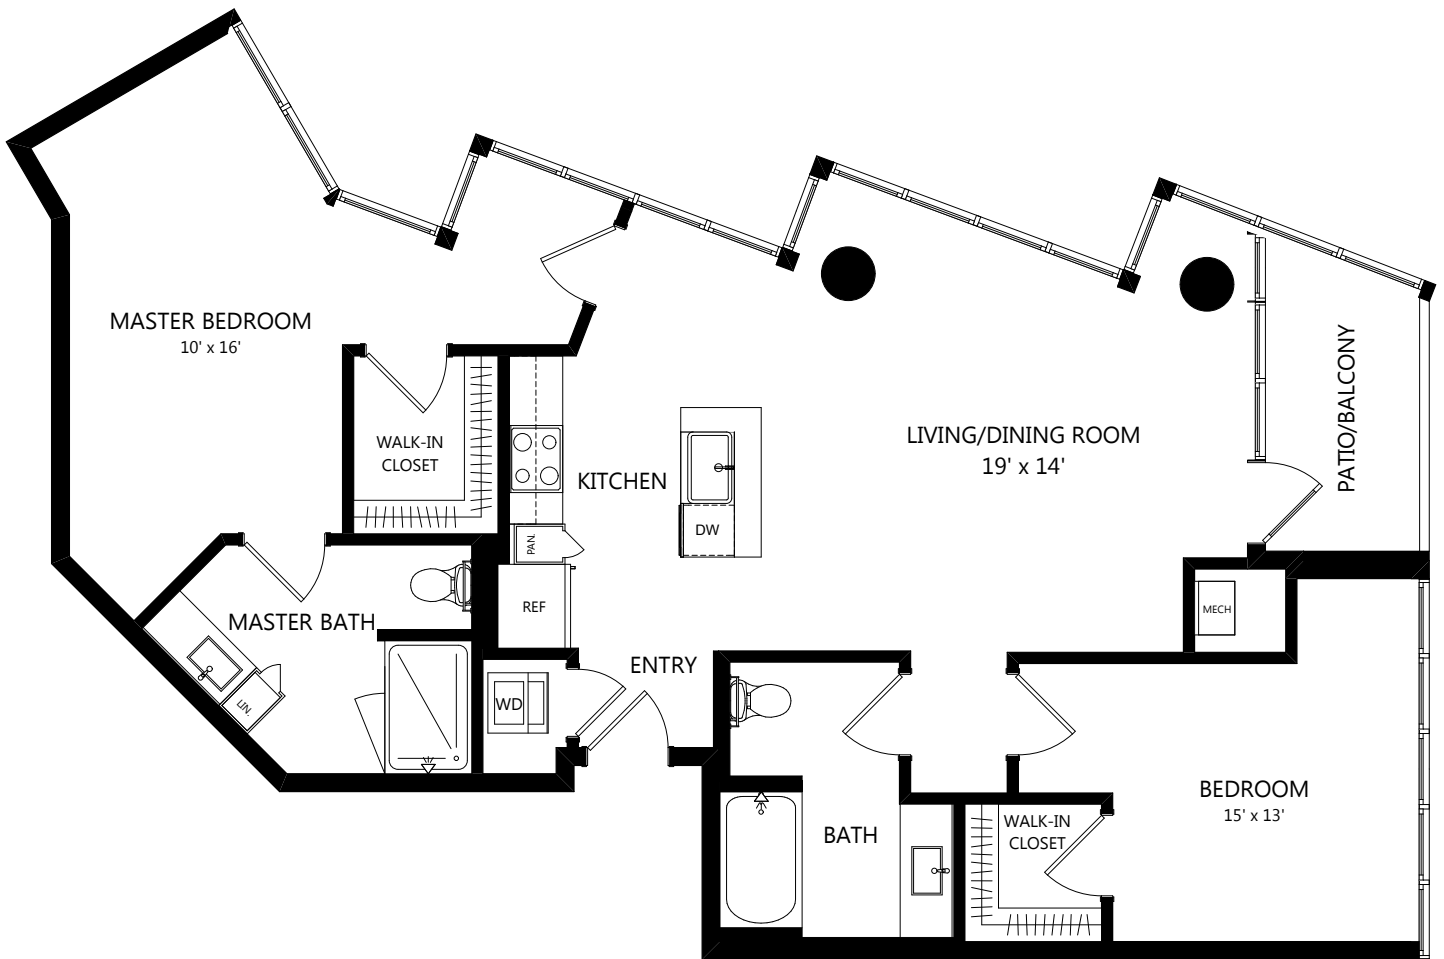

TOWER TC01

2 Bed / 2 Bath

1187
SQ. FT.

	100 Park Plaza San Diego, CA 92101
	619-794-0120 www.livepark12.com

Floor plans are artist's rendering. All dimensions are approximate. Actual product and specifications may vary in dimension or detail. Not all features are available in every apartment. Prices and availability are subject to change. Please see a representative for details.