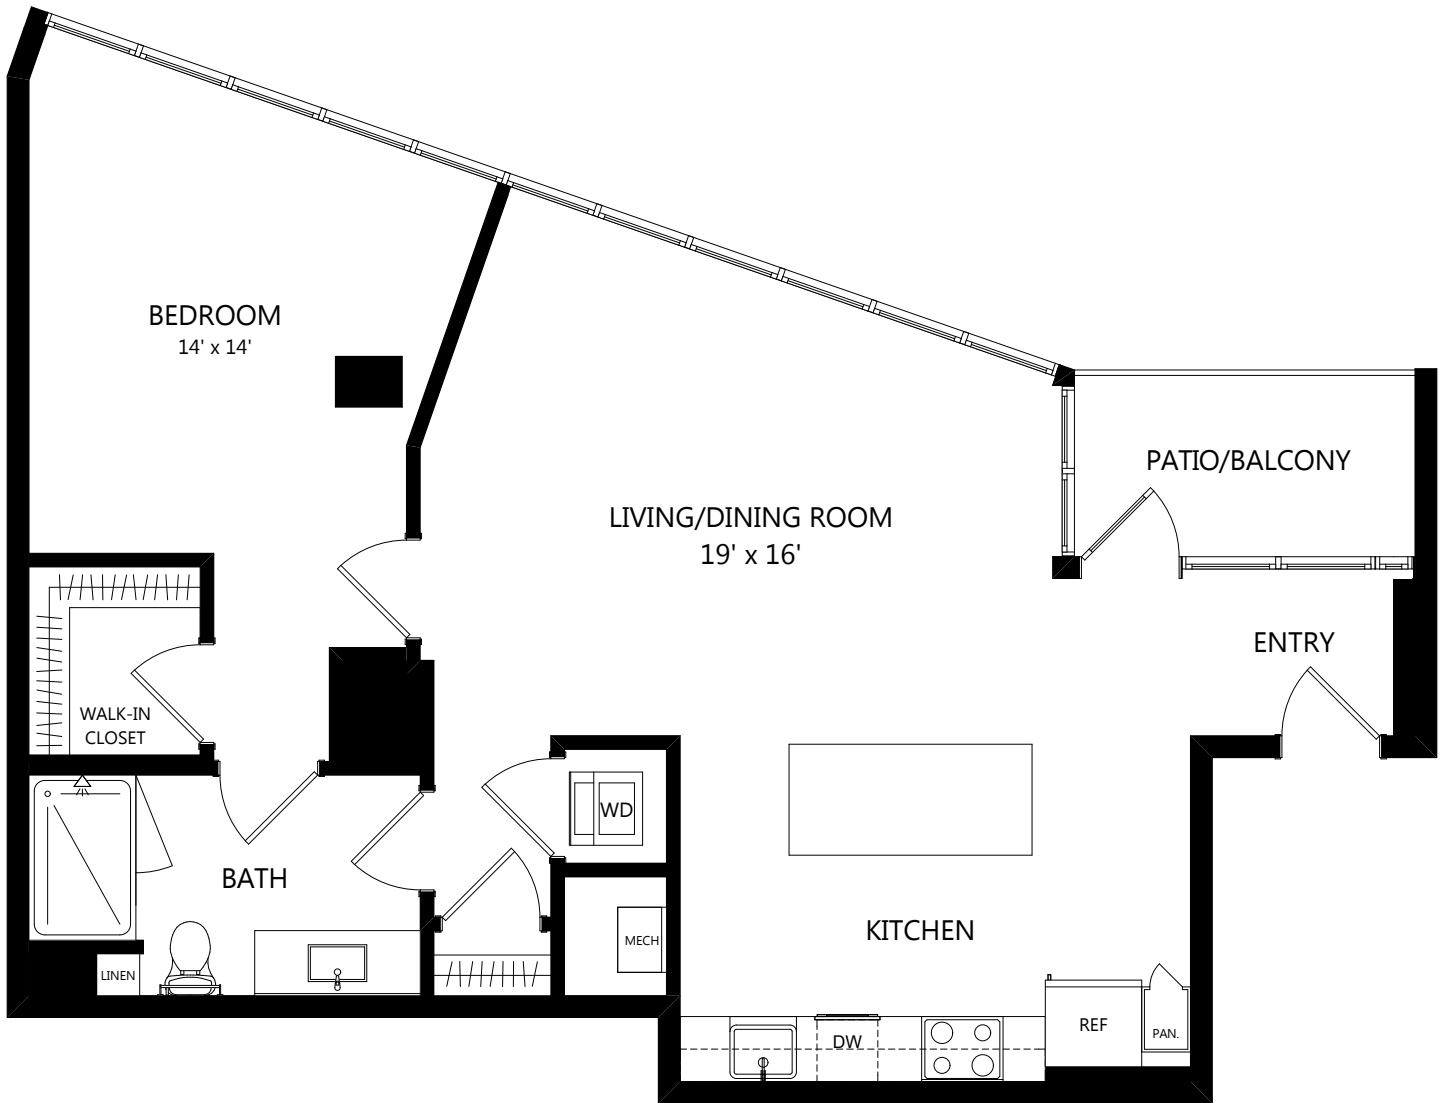

TOWER TB15

1 Bed / 1 Bath

928
SQ. FT.

	100 Park Plaza San Diego, CA 92101
	619-794-0120 www.livepark12.com

Floor plans are artist's rendering. All dimensions are approximate. Actual product and specifications may vary in dimension or detail. Not all features are available in every apartment. Prices and availability are subject to change. Please see a representative for details.