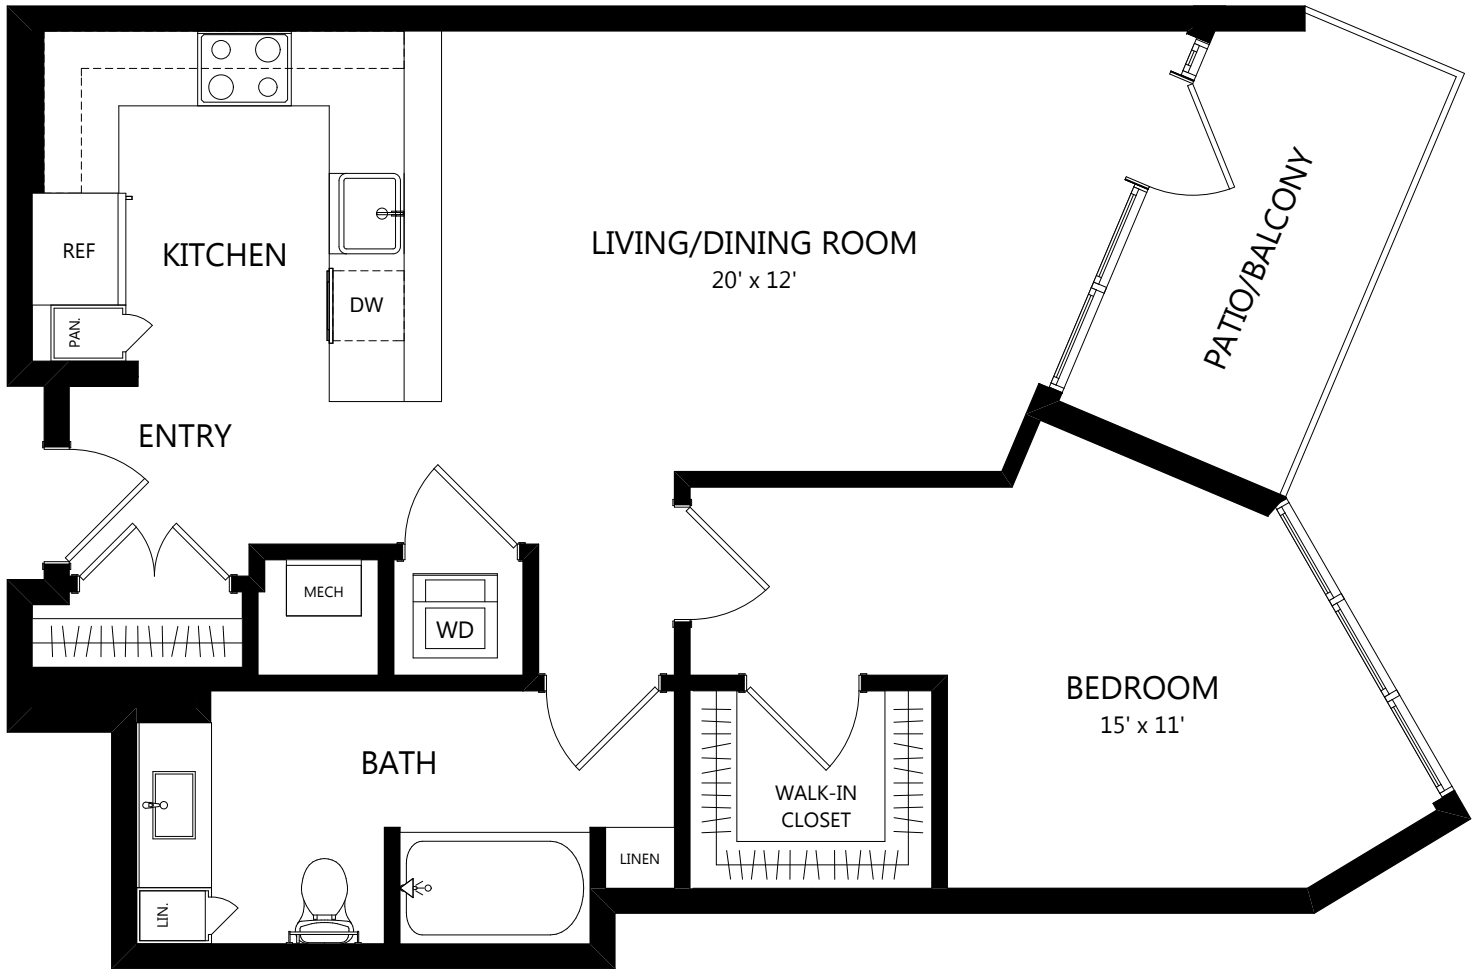

TOWER TB14

1 Bed / 1 Bath

801
SQ. FT.

| | |
|---|---|
|  | 100 Park Plaza San Diego, CA 92101 |
| | 619-794-0120 www.livepark12.com |

Floor plans are artist's rendering. All dimensions are approximate. Actual product and specifications may vary in dimension or detail. Not all features are available in every apartment. Prices and availability are subject to change. Please see a representative for details.