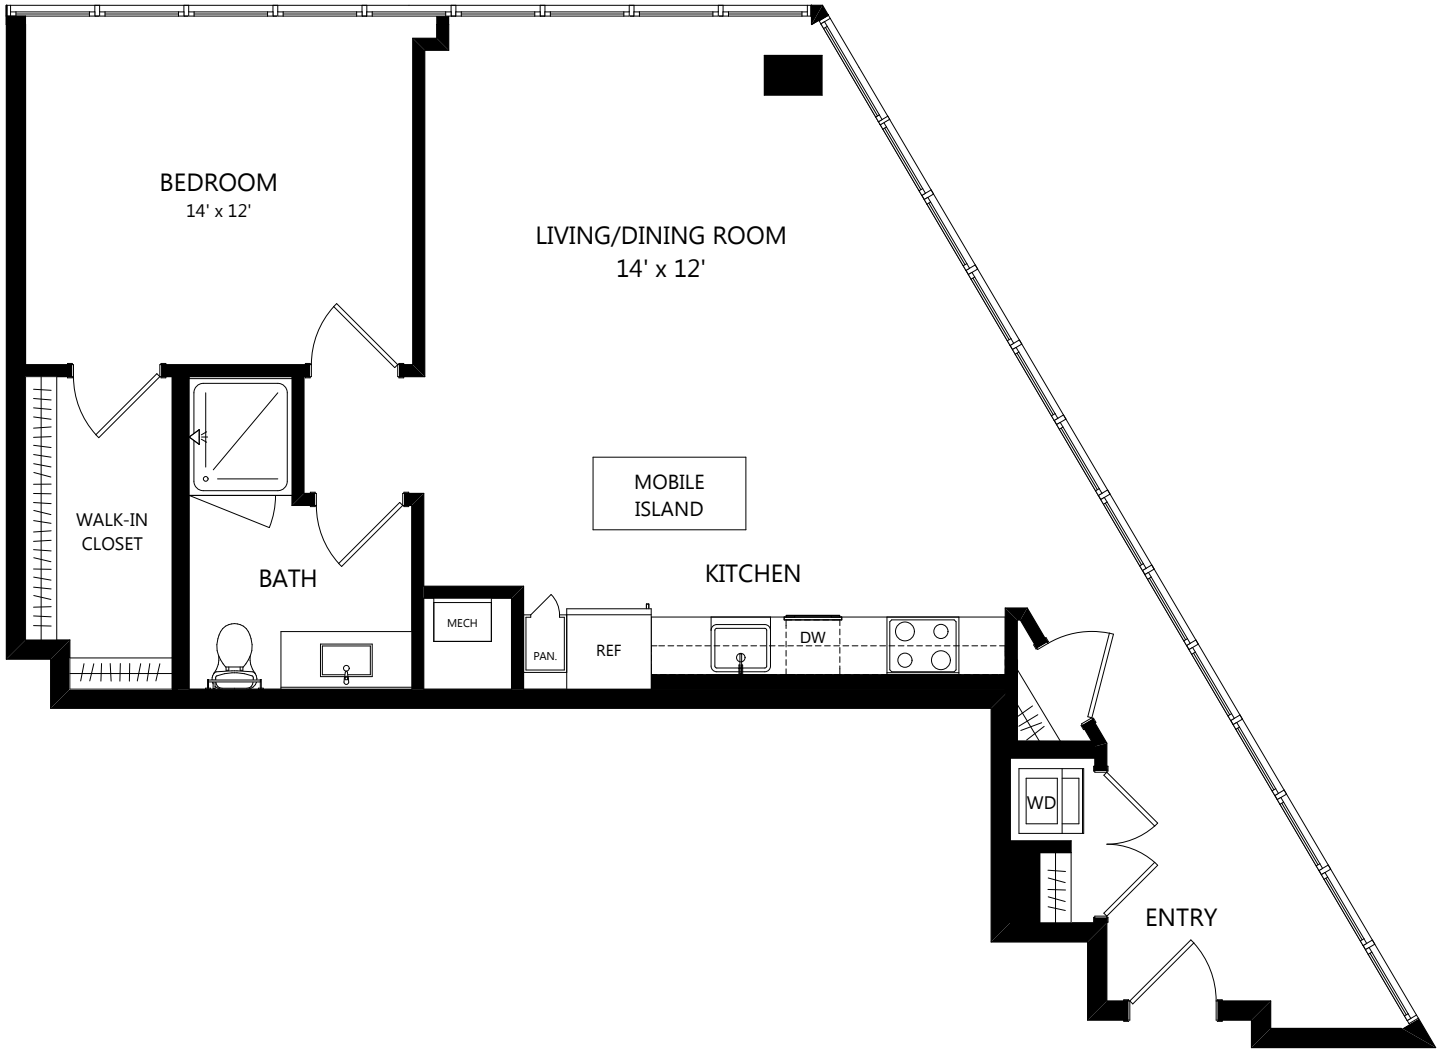

TOWER TB10

1 Bed / 1 Bath

945
SQ. FT.

	100 Park Plaza San Diego, CA 92101
	619-794-0120 www.livepark12.com

Floor plans are artist's rendering. All dimensions are approximate. Actual product and specifications may vary in dimension or detail. Not all features are available in every apartment. Prices and availability are subject to change. Please see a representative for details.