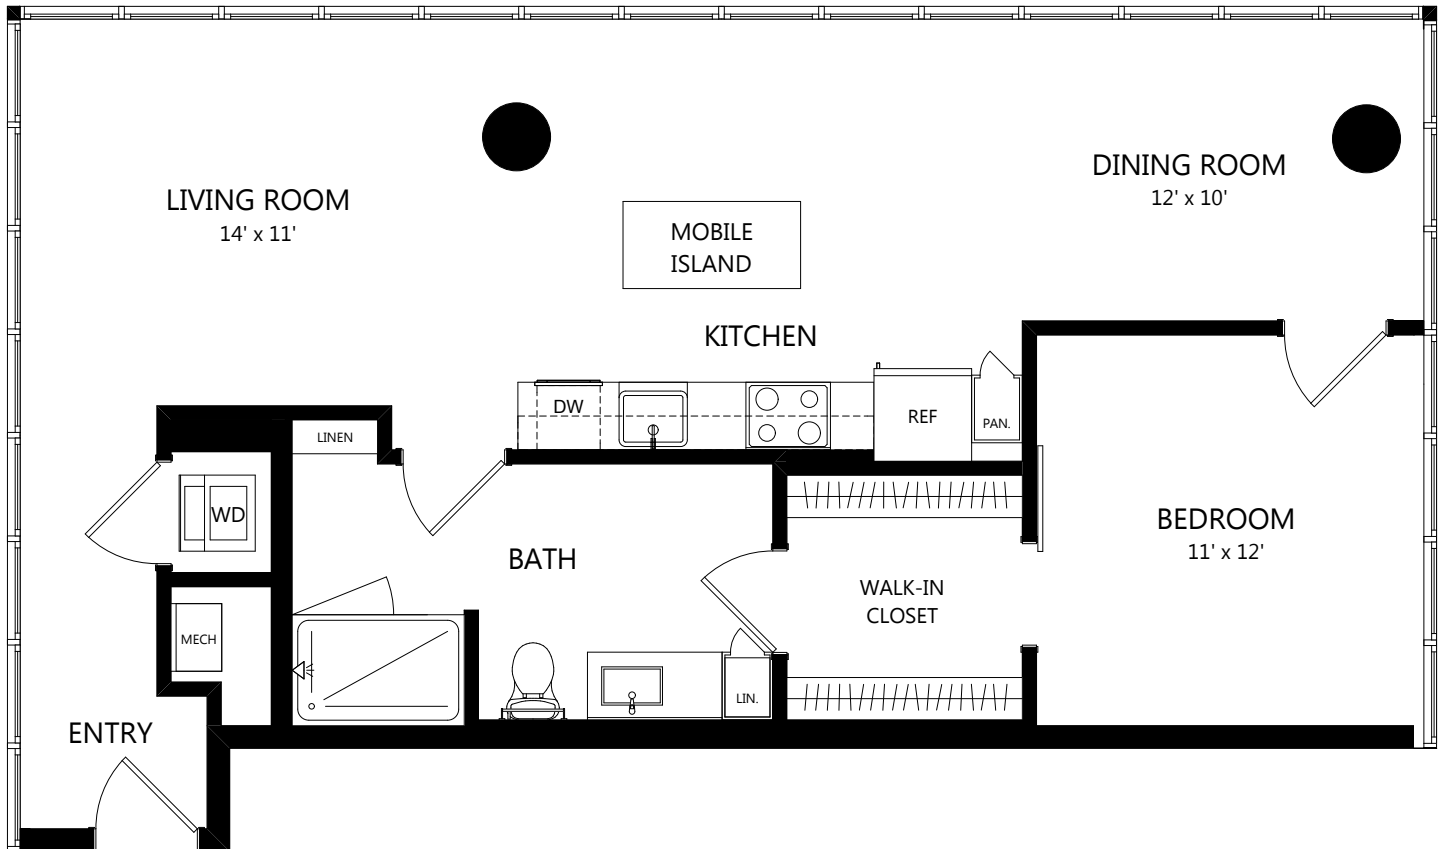

TOWER TB09

1 Bed / 1 Bath

907
SQ. FT.

	100 Park Plaza San Diego, CA 92101
	619-794-0120 www.livepark12.com

Floor plans are artist's rendering. All dimensions are approximate. Actual product and specifications may vary in dimension or detail. Not all features are available in every apartment. Prices and availability are subject to change. Please see a representative for details.