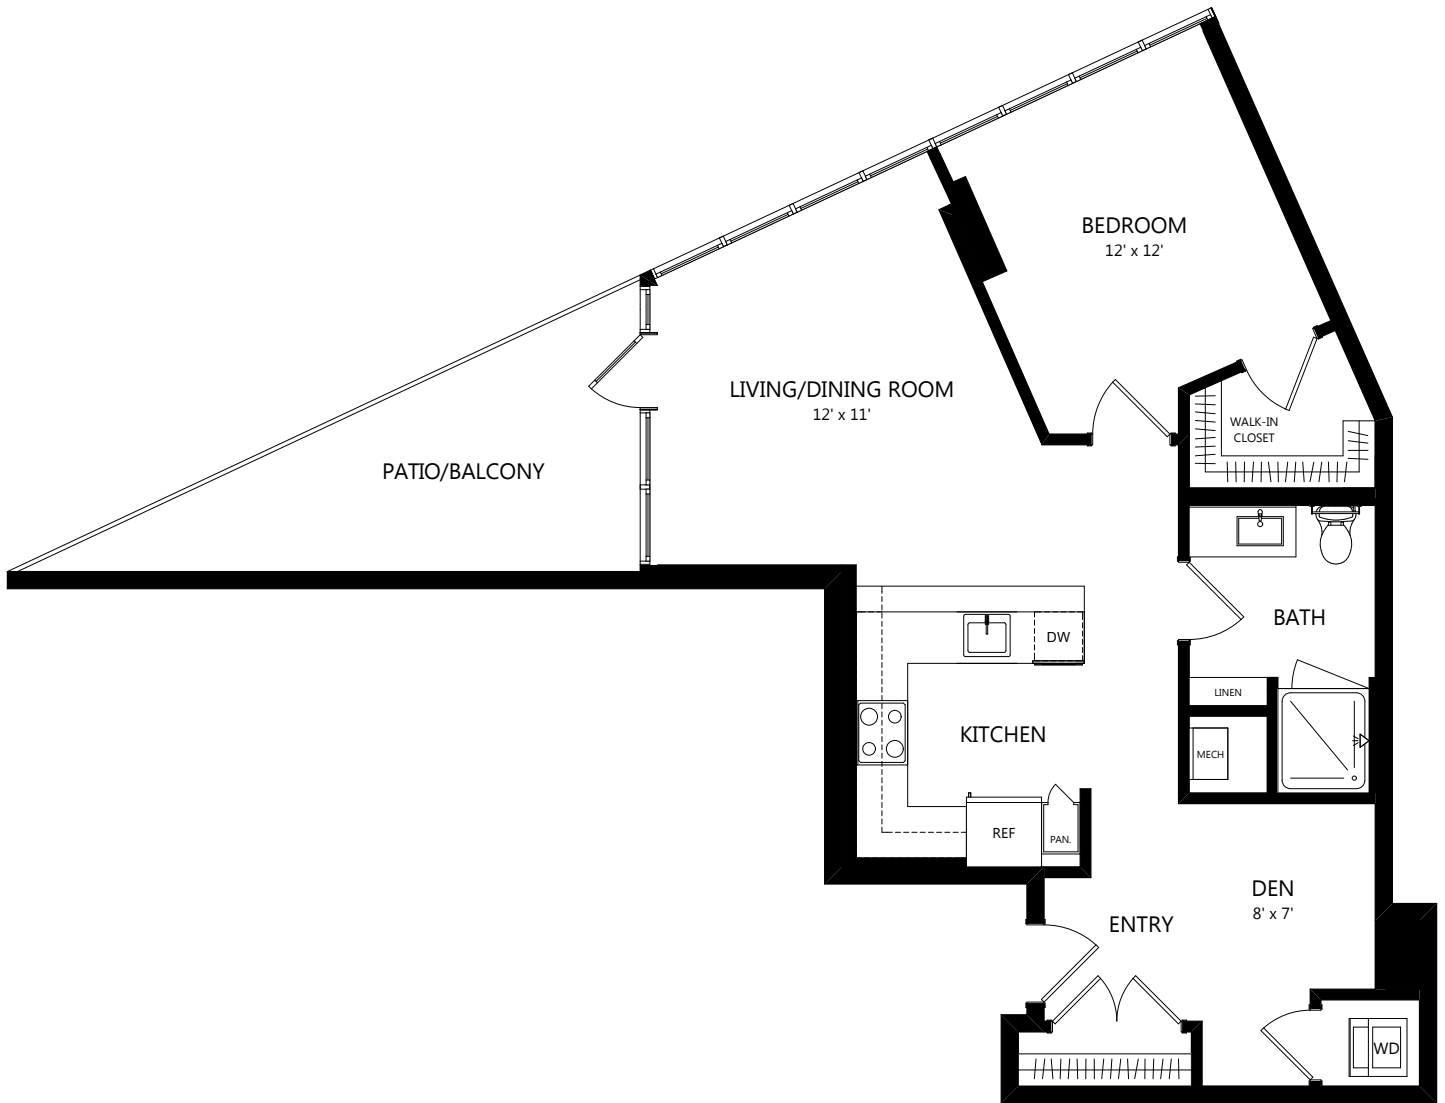

TOWER TB07

1 Bed / 1 Bath

835
SQ. FT.

	100 Park Plaza San Diego, CA 92101
	619-794-0120 www.livepark12.com

Floor plans are artist's rendering. All dimensions are approximate. Actual product and specifications may vary in dimension or detail. Not all features are available in every apartment. Prices and availability are subject to change. Please see a representative for details.