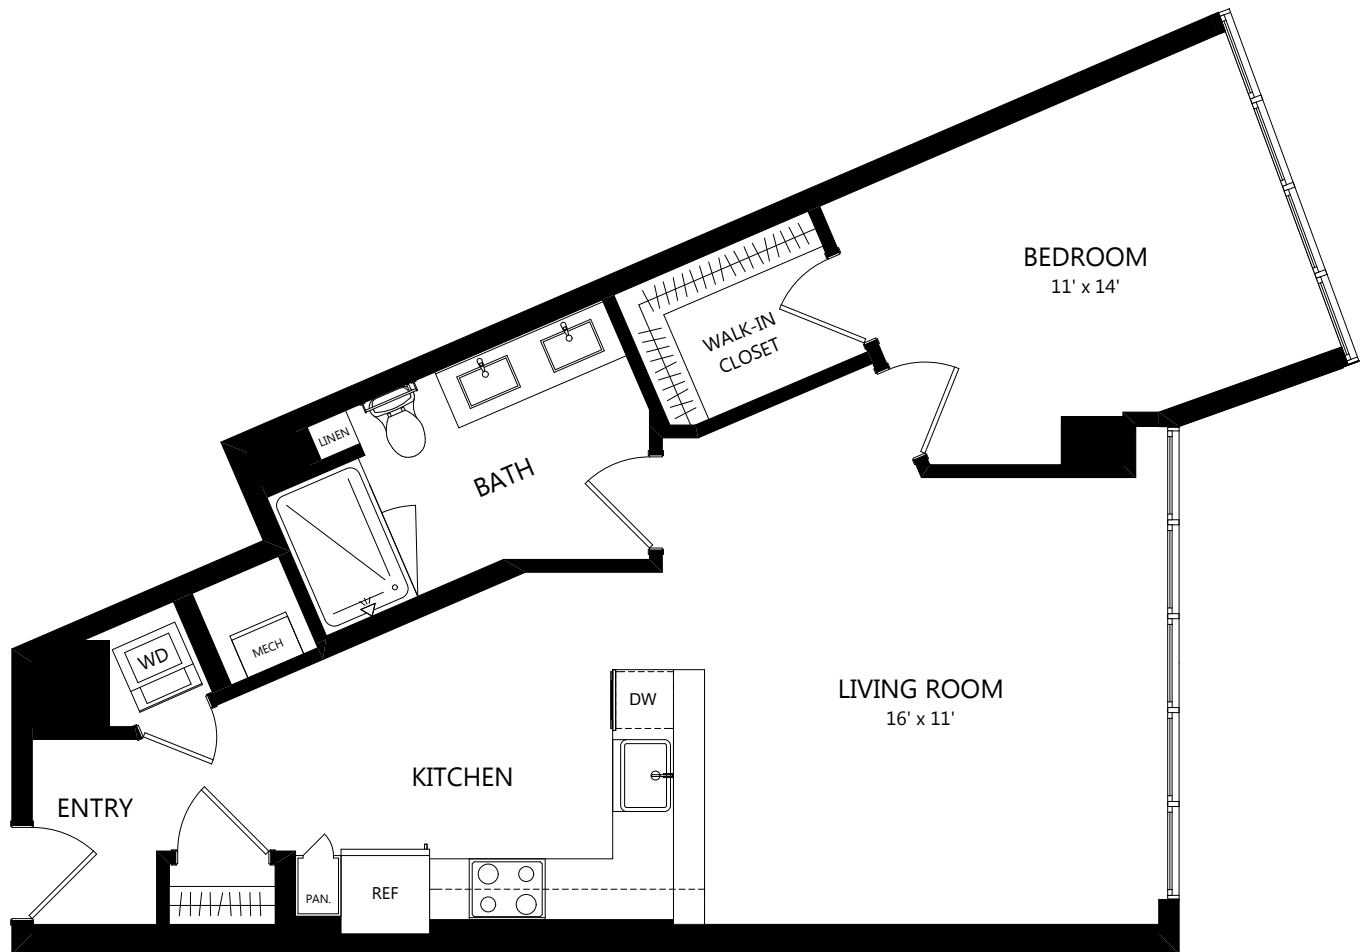

TOWER TB06a

1 Bed / 1 Bath

838
SQ. FT.

	100 Park Plaza San Diego, CA 92101
	619-794-0120 www.livepark12.com

Floor plans are artist's rendering. All dimensions are approximate. Actual product and specifications may vary in dimension or detail. Not all features are available in every apartment. Prices and availability are subject to change. Please see a representative for details.