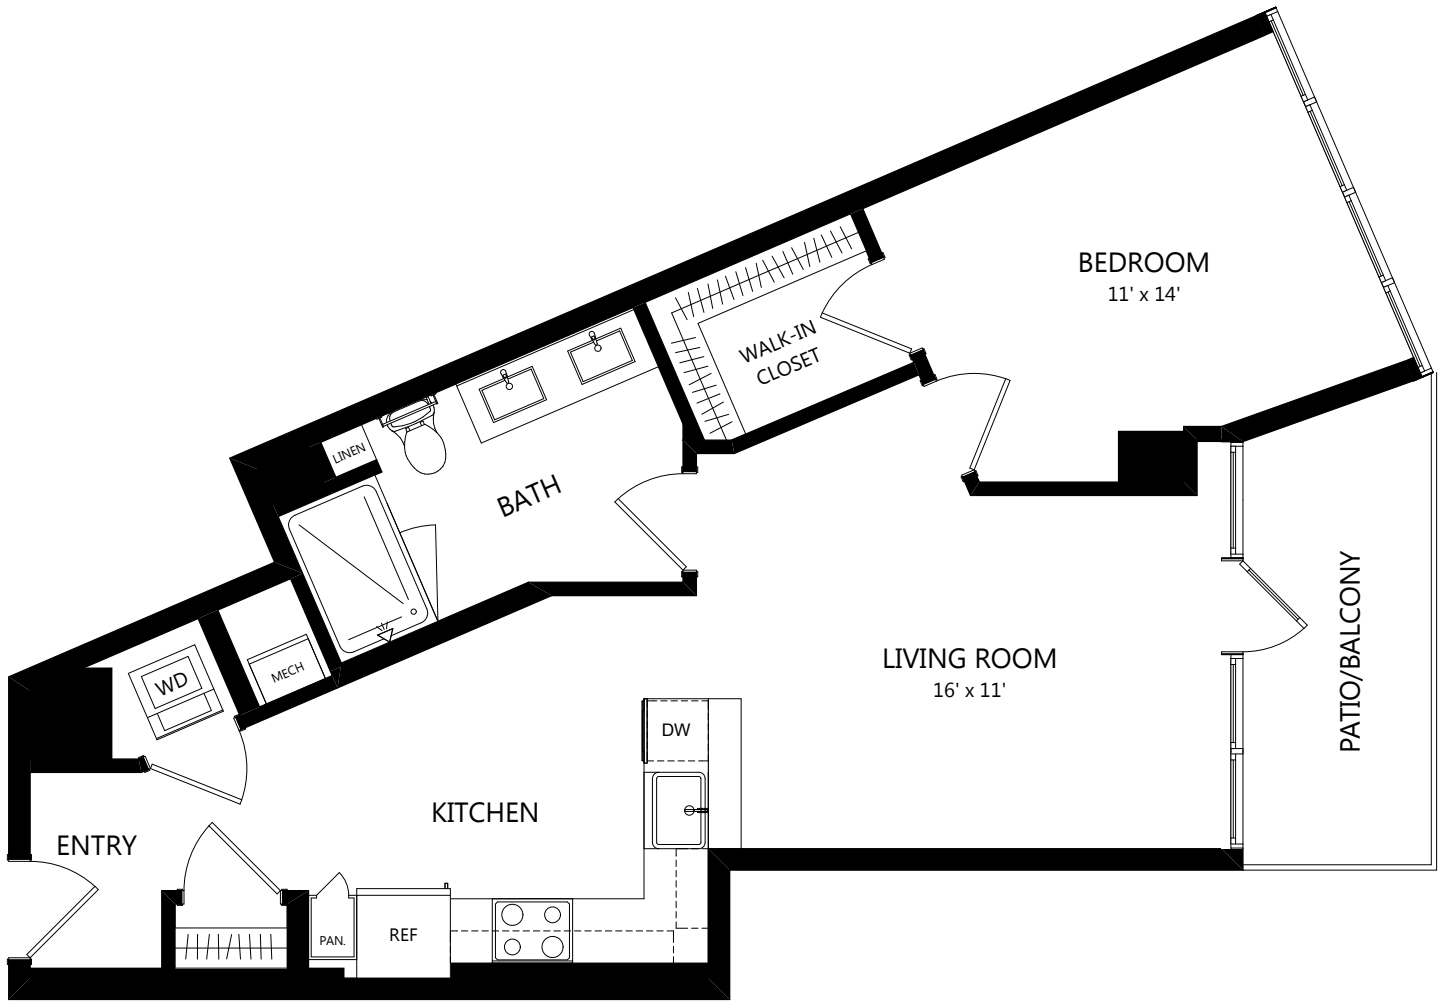

# TOWER TB06

1 Bed / 1 Bath

765  
SQ. FT.

|   |   |
|---|---|
|  | 100 Park Plaza   San Diego, CA 92101                                      |
|   | 619-794-0120   <a href="http://www.livepark12.com">www.livepark12.com</a> |

*Floor plans are artist's rendering. All dimensions are approximate. Actual product and specifications may vary in dimension or detail. Not all features are available in every apartment. Prices and availability are subject to change. Please see a representative for details.*