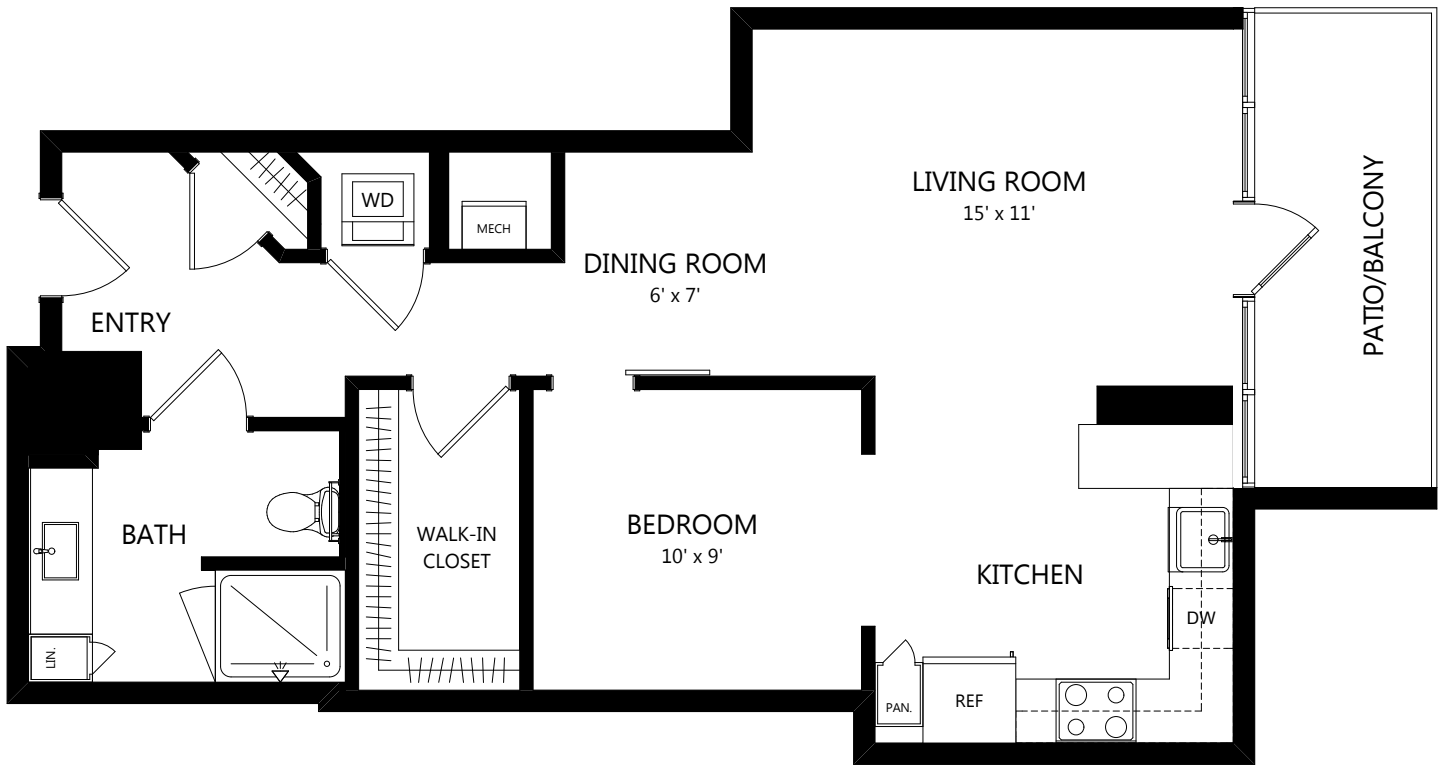

# TOWER TB05

1 Bed / 1 Bath

770  
SQ. FT.

	100 Park Plaza   San Diego, CA 92101
	619-794-0120   <a href="http://www.livepark12.com">www.livepark12.com</a>

*Floor plans are artist's rendering. All dimensions are approximate. Actual product and specifications may vary in dimension or detail. Not all features are available in every apartment. Prices and availability are subject to change. Please see a representative for details.*