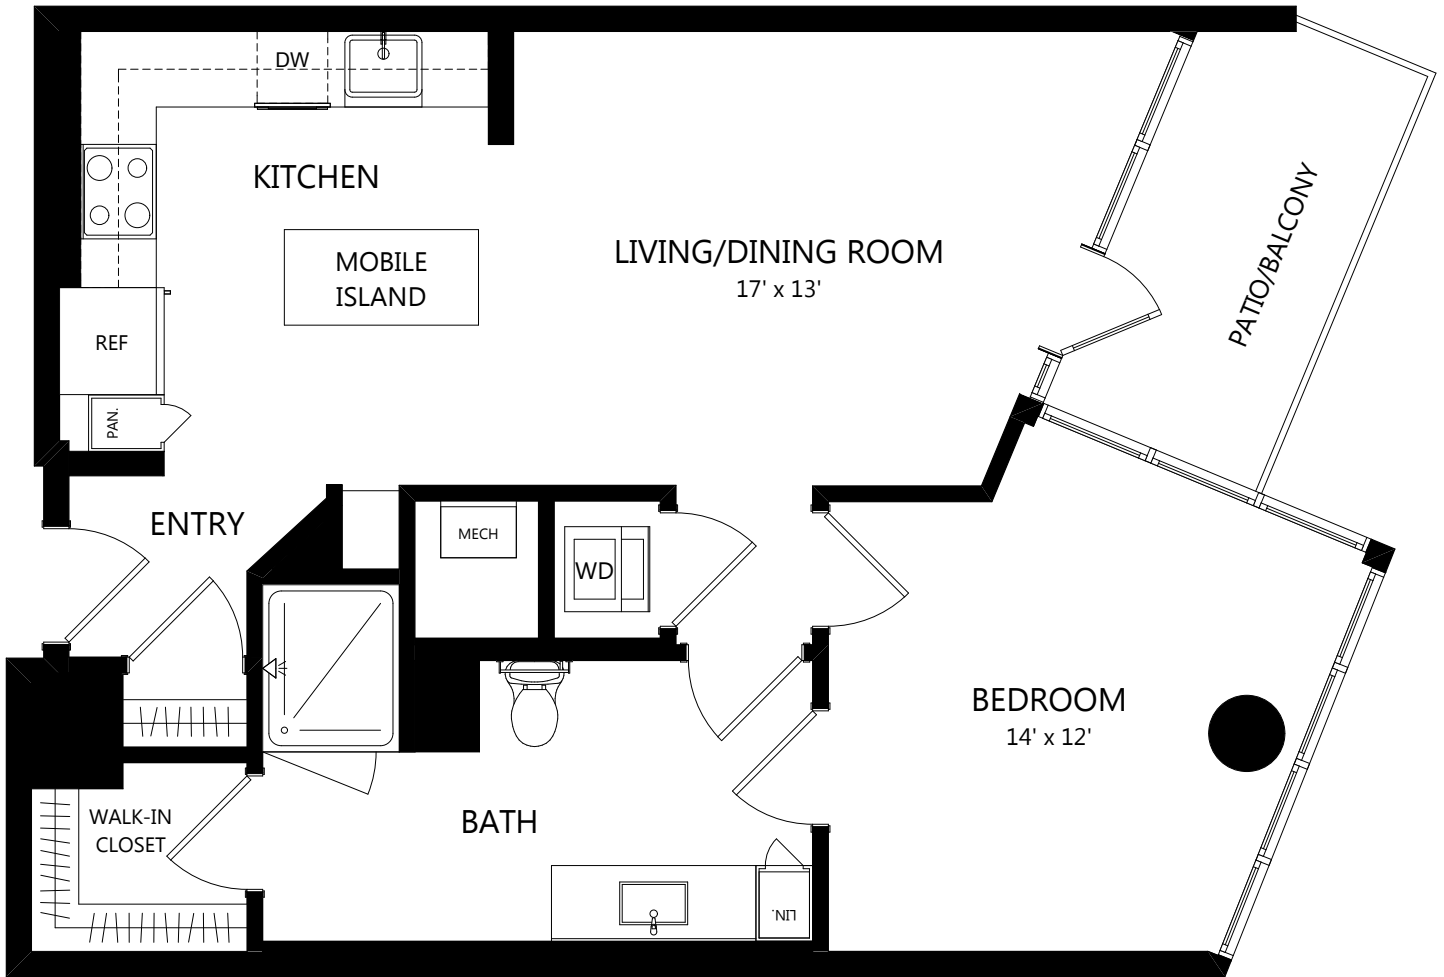

TOWER TB04

1 Bed / 1 Bath

816

SQ. FT.

	100 Park Plaza San Diego, CA 92101
	619-794-0120 www.livepark12.com

Floor plans are artist's rendering. All dimensions are approximate. Actual product and specifications may vary in dimension or detail. Not all features are available in every apartment. Prices and availability are subject to change. Please see a representative for details.