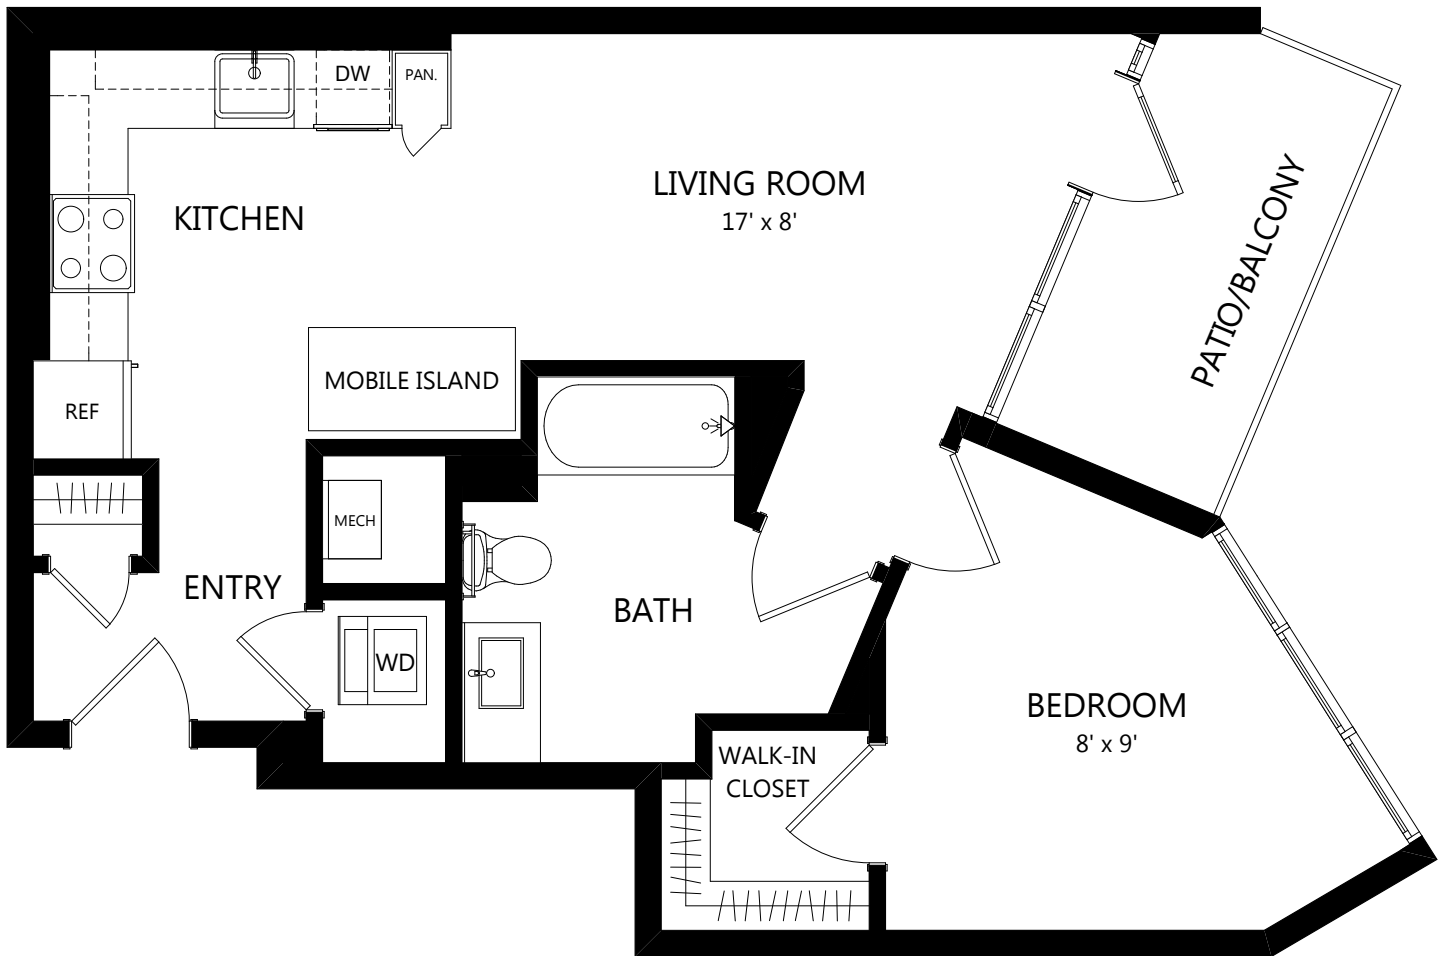

TOWER TB03c

1 Bed / 1 Bath

642
SQ. FT.

	100 Park Plaza San Diego, CA 92101
	619-794-0120 www.livepark12.com

Floor plans are artist's rendering. All dimensions are approximate. Actual product and specifications may vary in dimension or detail. Not all features are available in every apartment. Prices and availability are subject to change. Please see a representative for details.