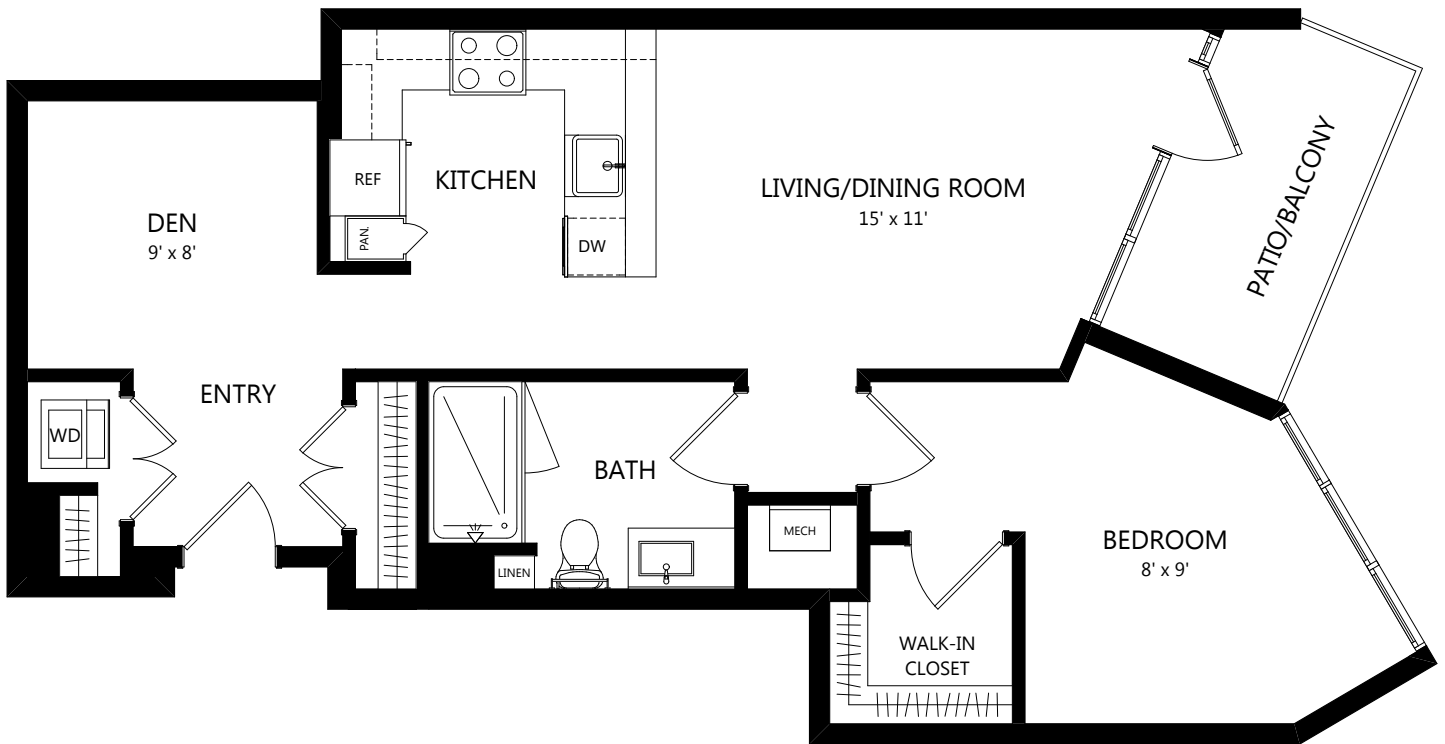

TOWER TB03

1 Bed / 1 Bath

844
SQ. FT.

	100 Park Plaza San Diego, CA 92101
	619-794-0120 www.livepark12.com

Floor plans are artist's rendering. All dimensions are approximate. Actual product and specifications may vary in dimension or detail. Not all features are available in every apartment. Prices and availability are subject to change. Please see a representative for details.