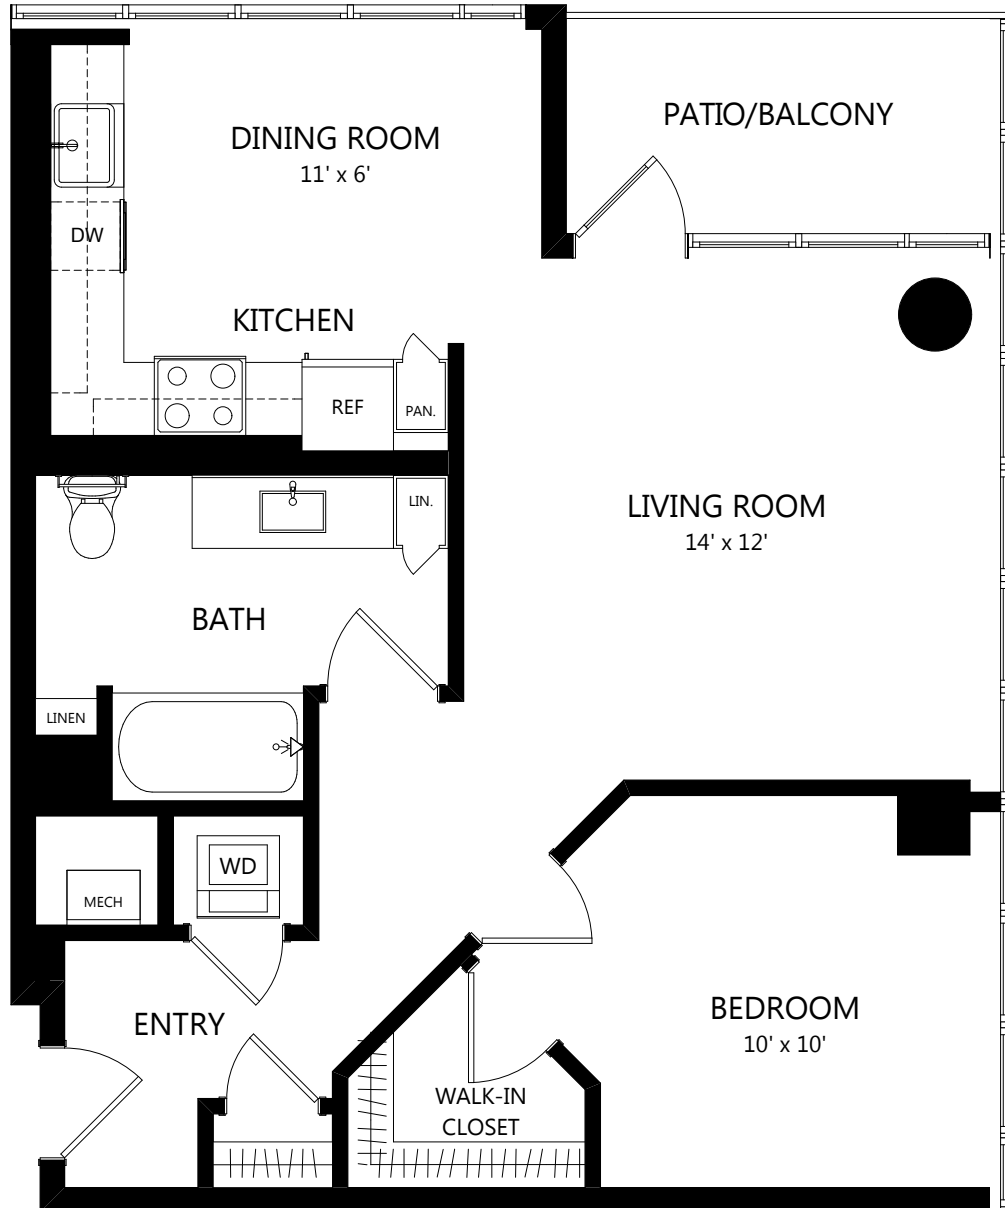

TOWER TB02

1 Bed / 1 Bath

786
SQ. FT.

	100 Park Plaza San Diego, CA 92101
	619-794-0120 www.livepark12.com

Floor plans are artist's rendering. All dimensions are approximate. Actual product and specifications may vary in dimension or detail. Not all features are available in every apartment. Prices and availability are subject to change. Please see a representative for details.