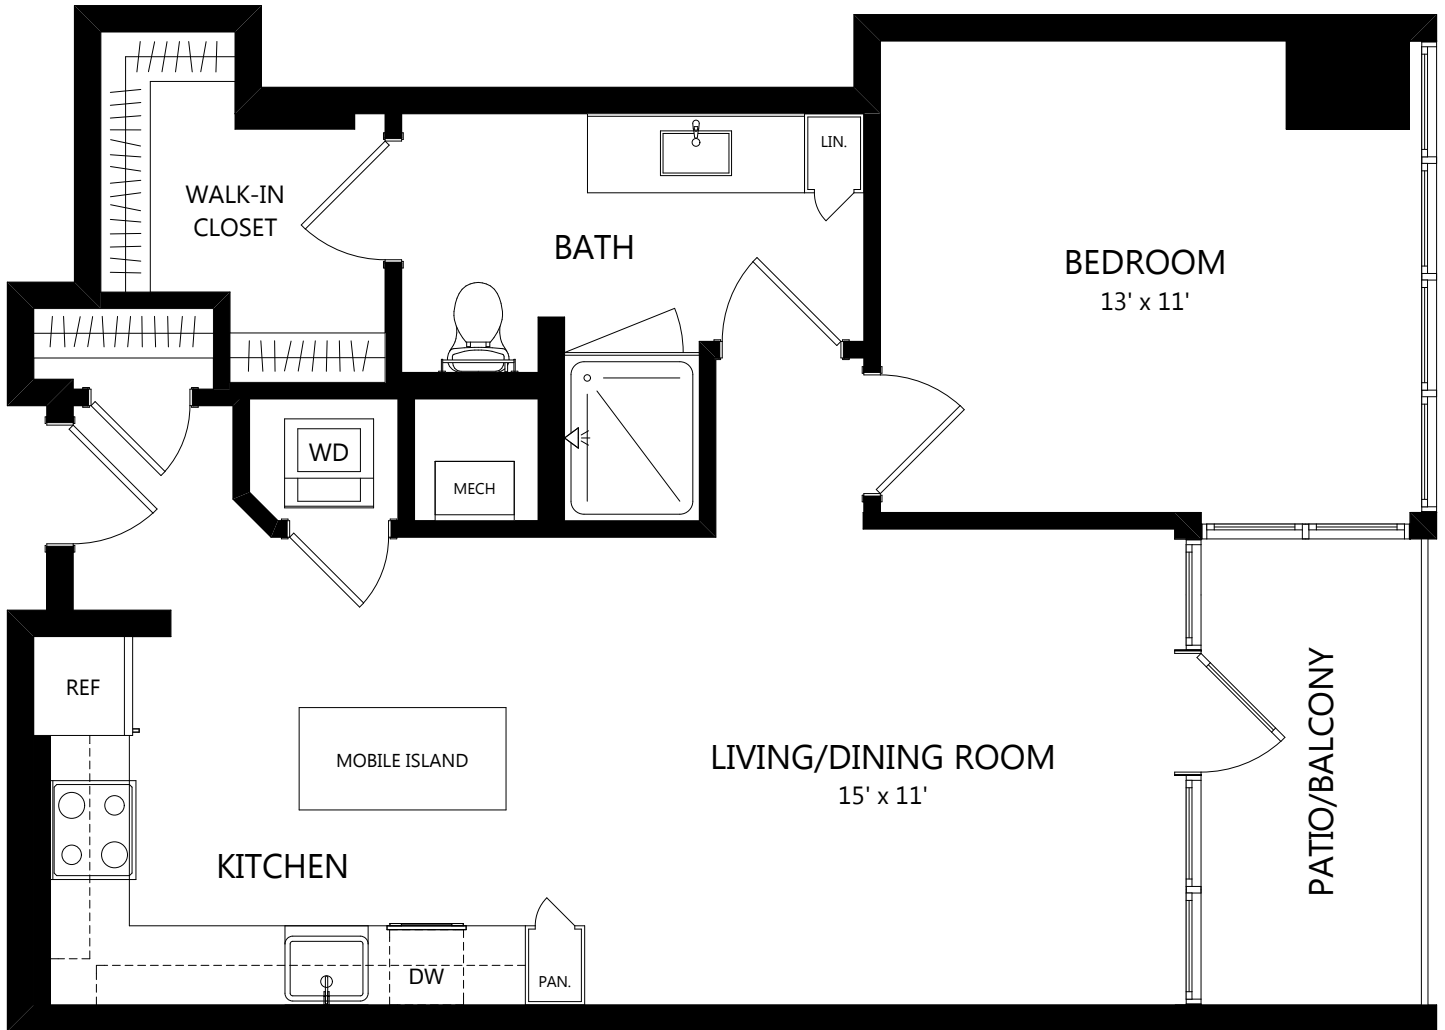

TOWER TB01

1 Bed / 1 Bath

785
SQ. FT.

	100 Park Plaza San Diego, CA 92101
	619-794-0120 www.livepark12.com

Floor plans are artist's rendering. All dimensions are approximate. Actual product and specifications may vary in dimension or detail. Not all features are available in every apartment. Prices and availability are subject to change. Please see a representative for details.