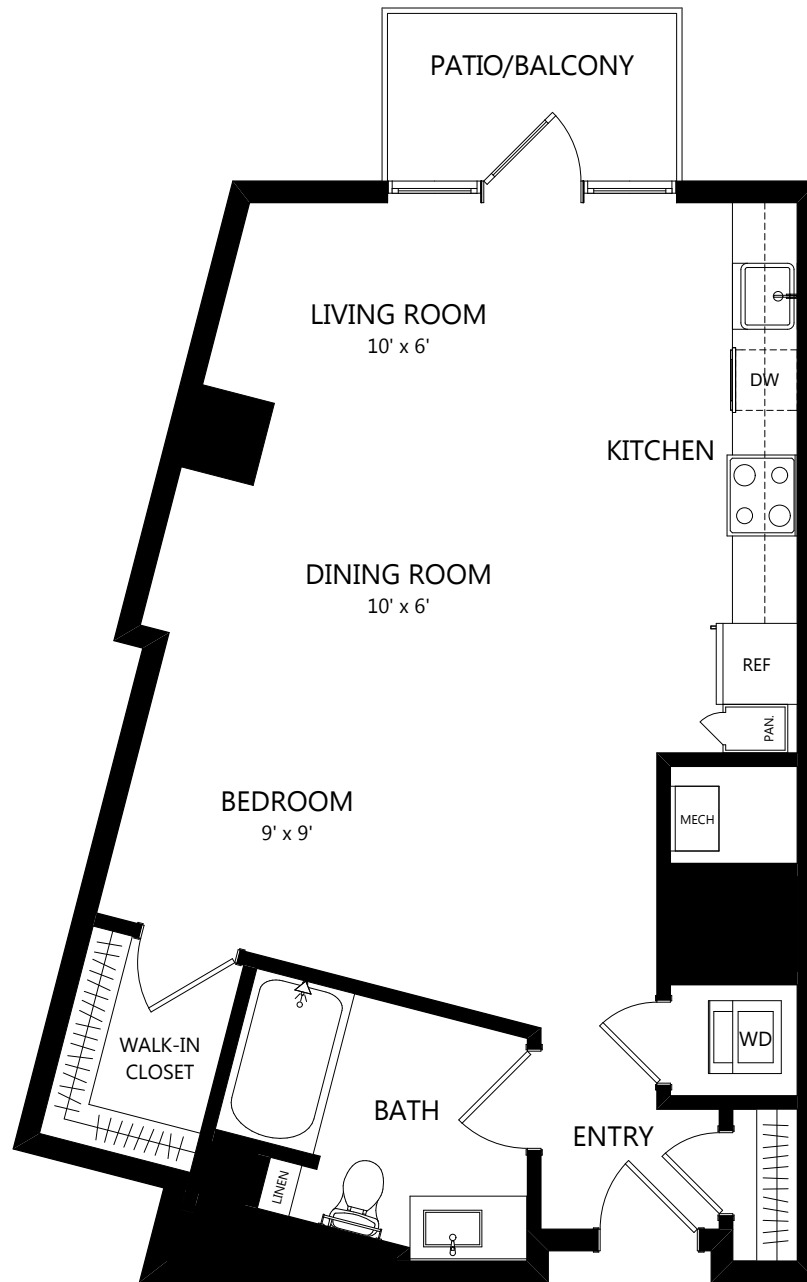

TOWER TA06

Studio / 1 Bath

703
SQ. FT.

	100 Park Plaza San Diego, CA 92101
	619-794-0120 www.livepark12.com

Floor plans are artist's rendering. All dimensions are approximate. Actual product and specifications may vary in dimension or detail. Not all features are available in every apartment. Prices and availability are subject to change. Please see a representative for details.