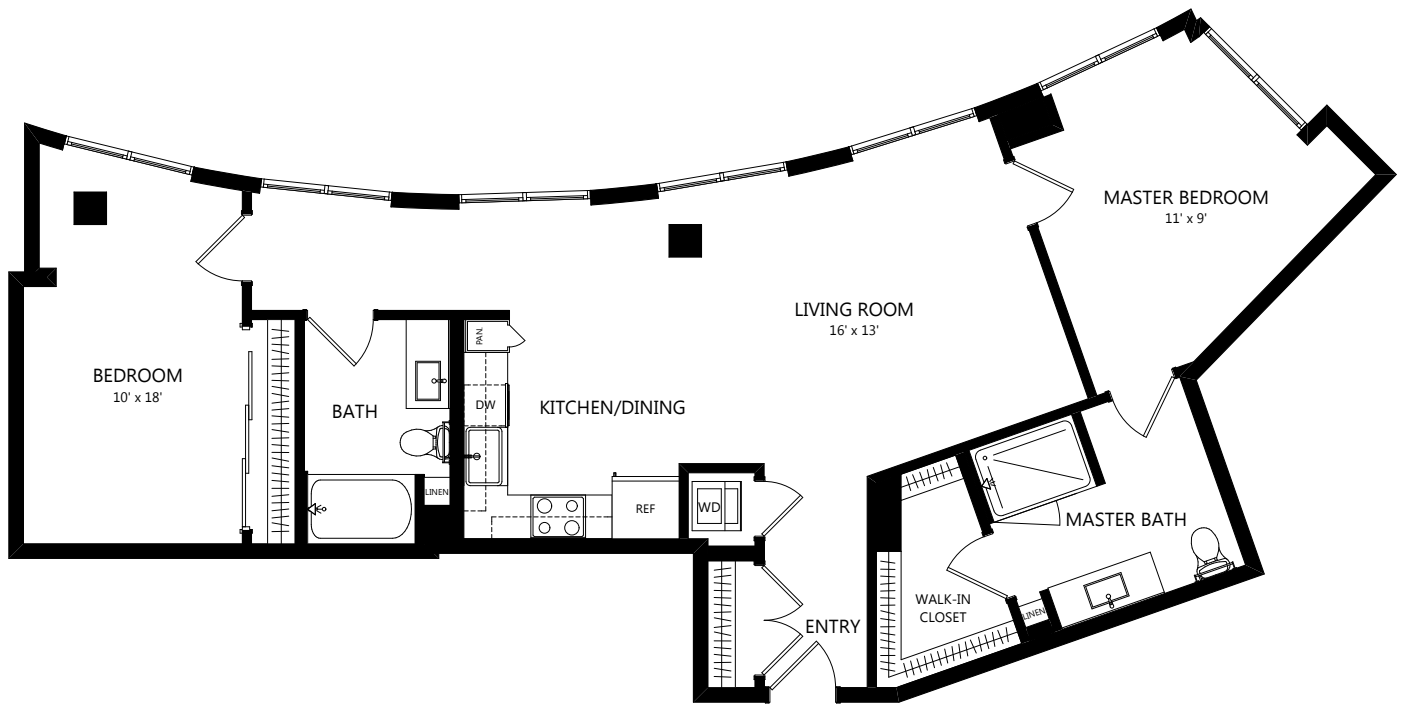

TOWER C06

2 Bed / 2 Bath

1245
SQ. FT.

	100 Park Plaza San Diego, CA 92101
	619-794-0120 www.livepark12.com

Floor plans are artist's rendering. All dimensions are approximate. Actual product and specifications may vary in dimension or detail. Not all features are available in every apartment. Prices and availability are subject to change. Please see a representative for details.