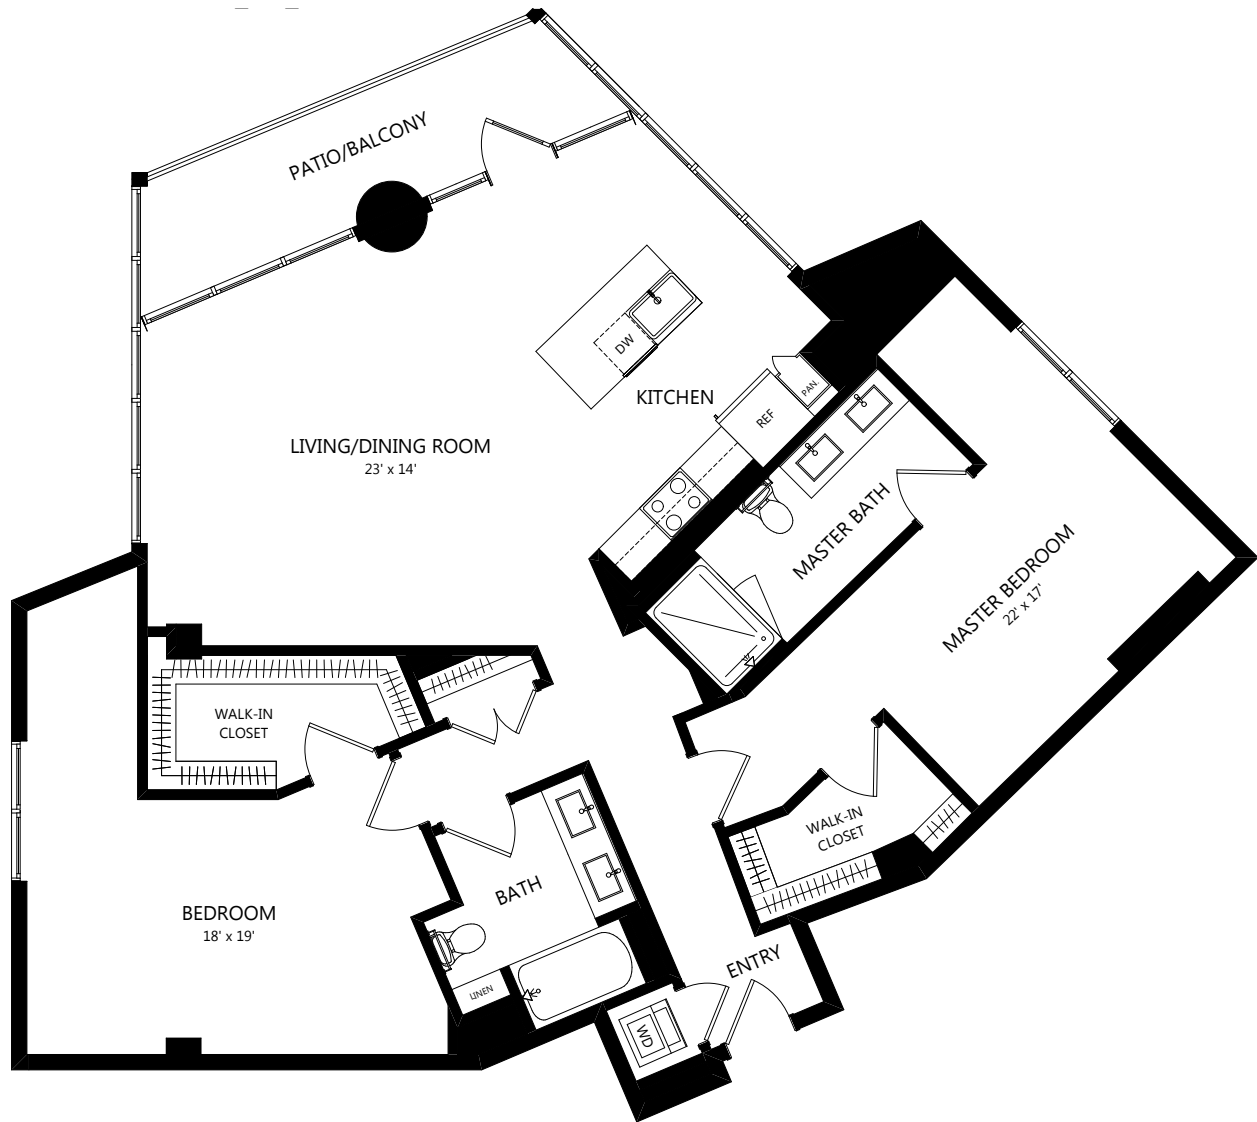

# TOWER C03

2 Bed / 2 Bath

1434  
SQ. FT.

	100 Park Plaza   San Diego, CA 92101
	619-794-0120   <a href="http://www.livepark12.com">www.livepark12.com</a>

*Floor plans are artist's rendering. All dimensions are approximate. Actual product and specifications may vary in dimension or detail. Not all features are available in every apartment. Prices and availability are subject to change. Please see a representative for details.*