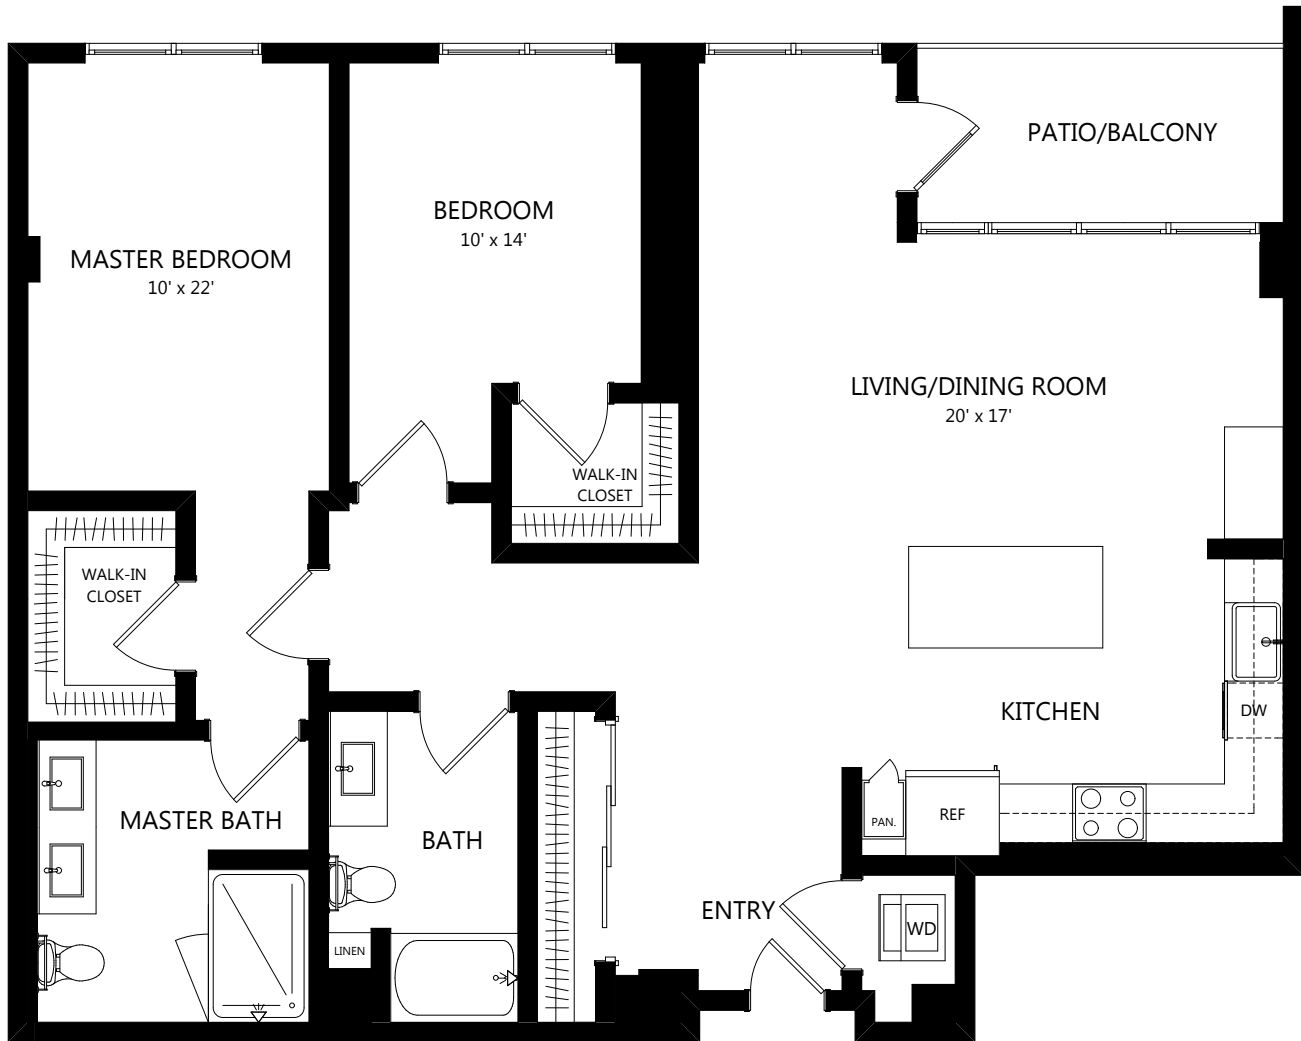

# TOWER C02

2 Bed / 2 Bath

1349  
SQ. FT.

	100 Park Plaza   San Diego, CA 92101
	619-794-0120   <a href="http://www.livepark12.com">www.livepark12.com</a>

*Floor plans are artist's rendering. All dimensions are approximate. Actual product and specifications may vary in dimension or detail. Not all features are available in every apartment. Prices and availability are subject to change. Please see a representative for details.*