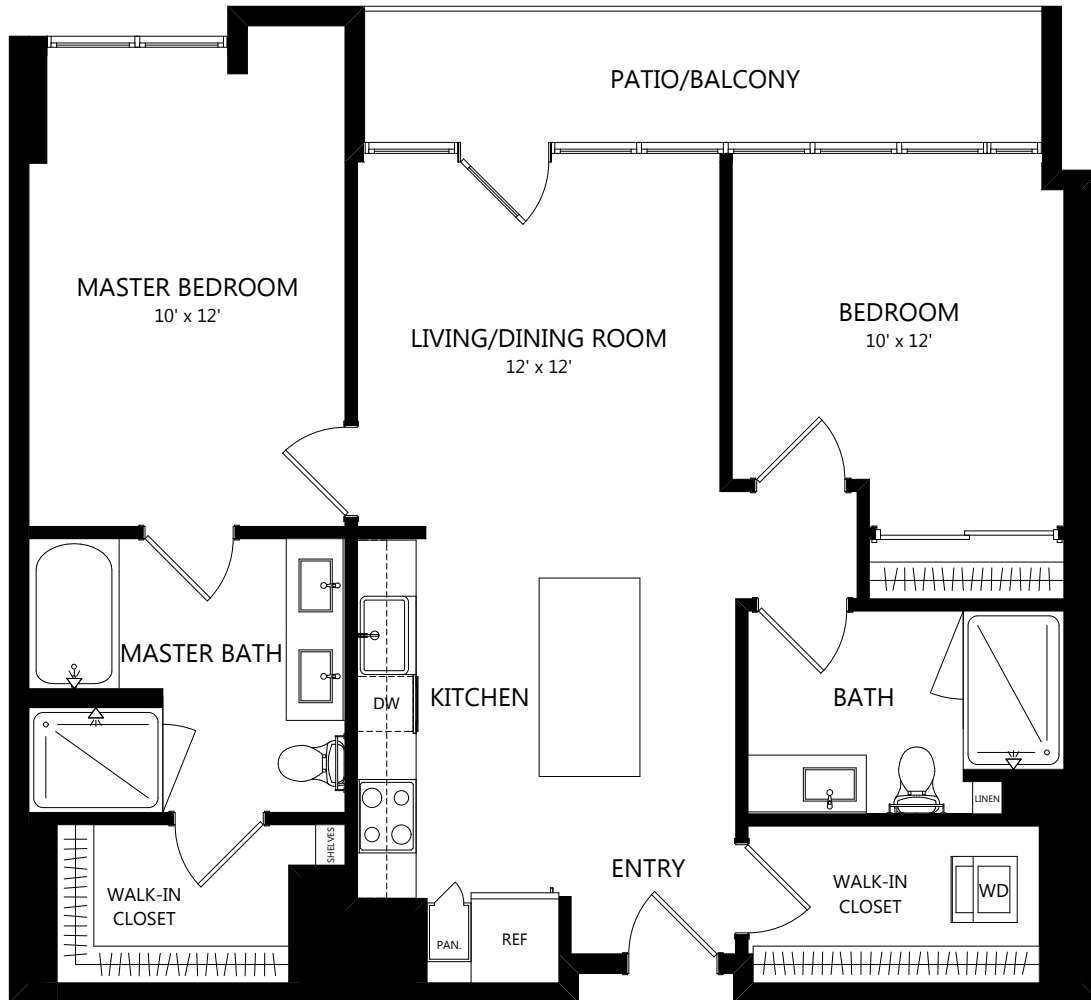

# TOWER C01b

2 Bed / 2 Bath

1087  
SQ. FT.

**PARK**  
**12**  
THE COLLECTION

100 Park Plaza | San Diego, CA 92101

619-794-0120 | [www.livepark12.com](http://www.livepark12.com)

*Floor plans are artist's rendering. All dimensions are approximate. Actual product and specifications may vary in dimension or detail. Not all features are available in every apartment. Prices and availability are subject to change. Please see a representative for details.*