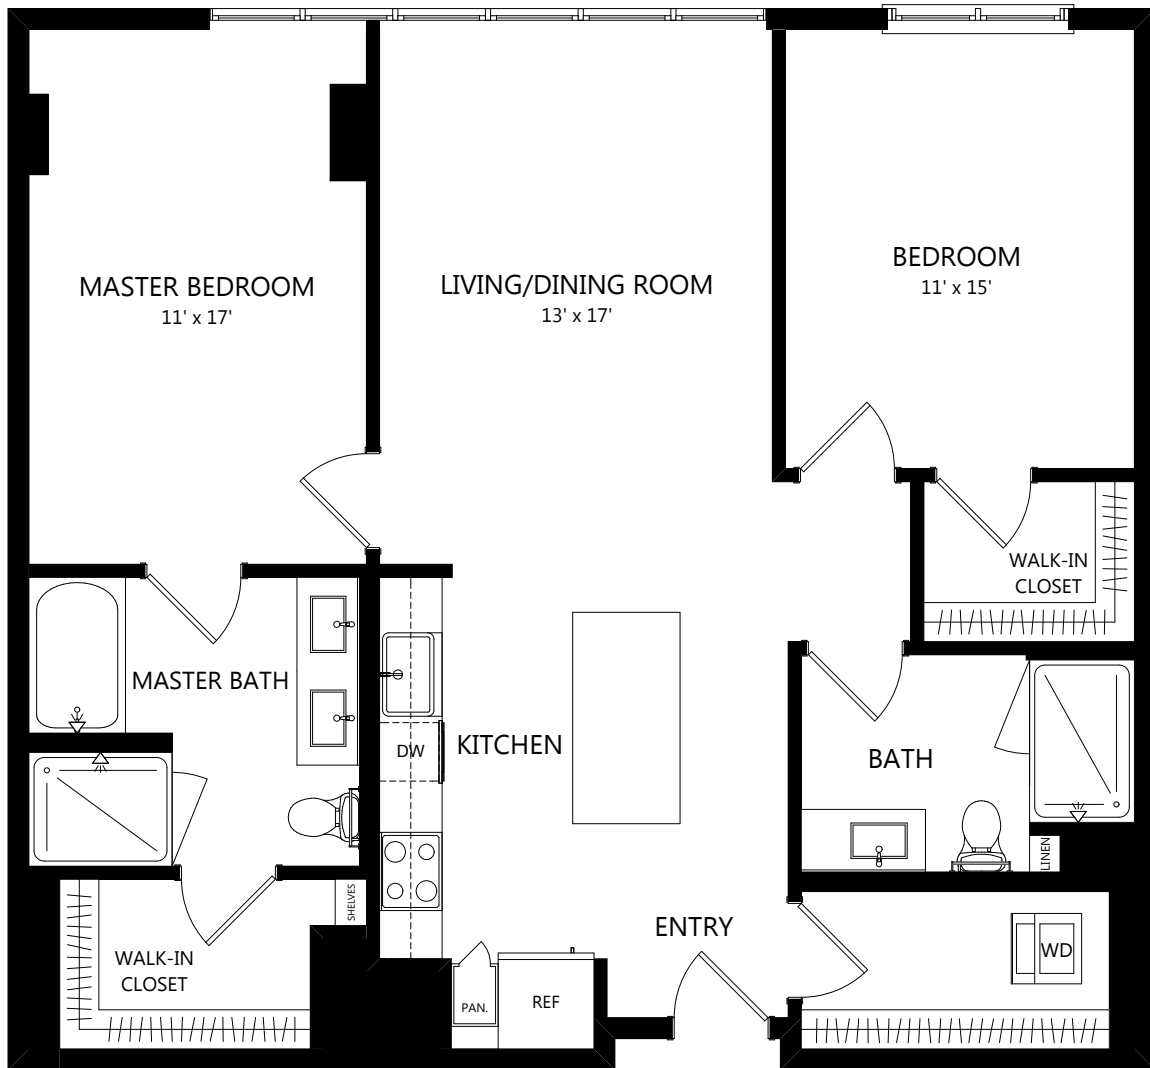

# TOWER C01a

2 Bed / 2 Bath

1200

SQ. FT.

	100 Park Plaza   San Diego, CA 92101
	619-794-0120   <a href="http://www.livepark12.com">www.livepark12.com</a>

*Floor plans are artist's rendering. All dimensions are approximate. Actual product and specifications may vary in dimension or detail. Not all features are available in every apartment. Prices and availability are subject to change. Please see a representative for details.*