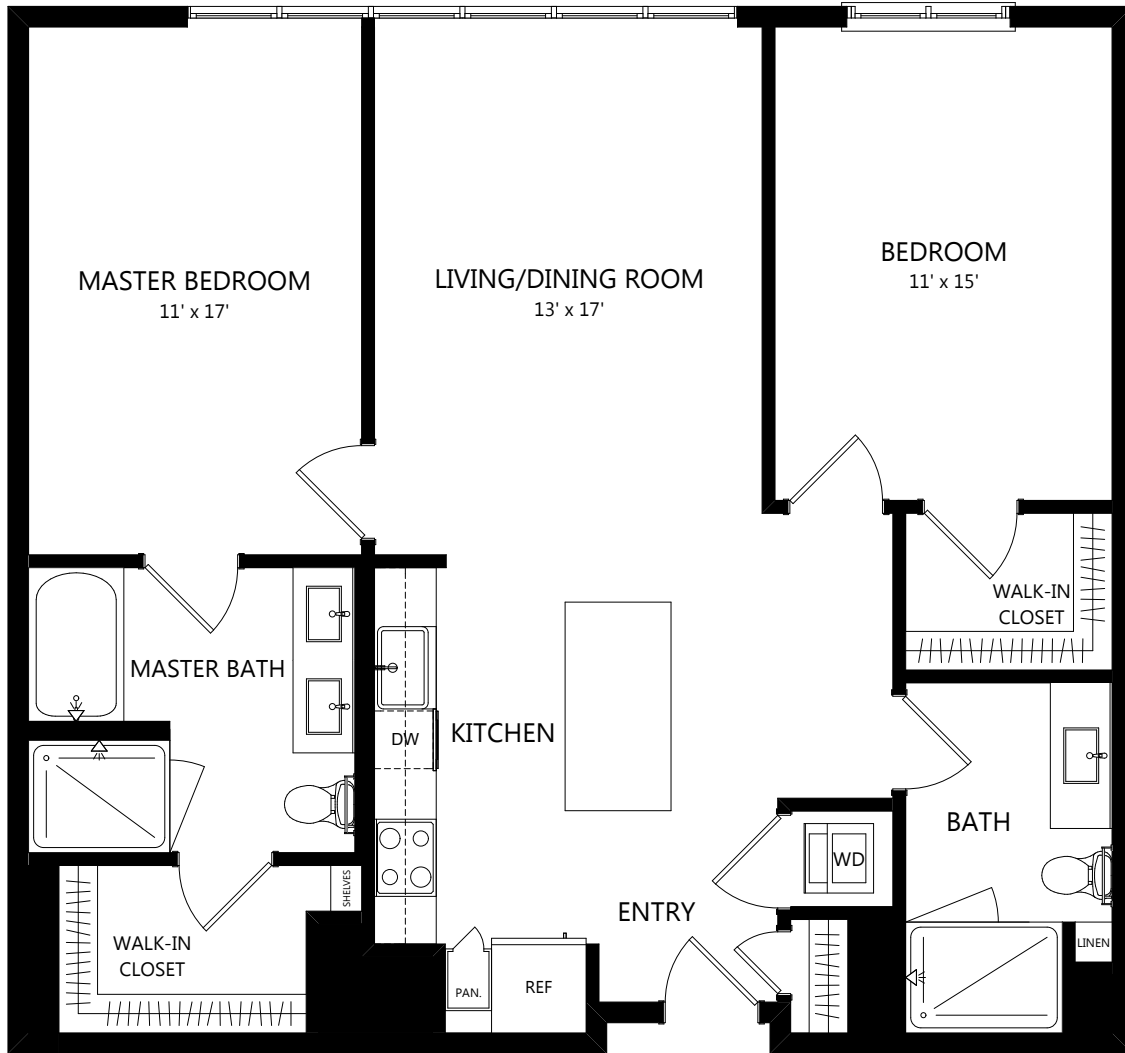

TOWER C01

2 Bed / 2 Bath

1167
SQ. FT.

	100 Park Plaza San Diego, CA 92101
	619-794-0120 www.livepark12.com

Floor plans are artist's rendering. All dimensions are approximate. Actual product and specifications may vary in dimension or detail. Not all features are available in every apartment. Prices and availability are subject to change. Please see a representative for details.