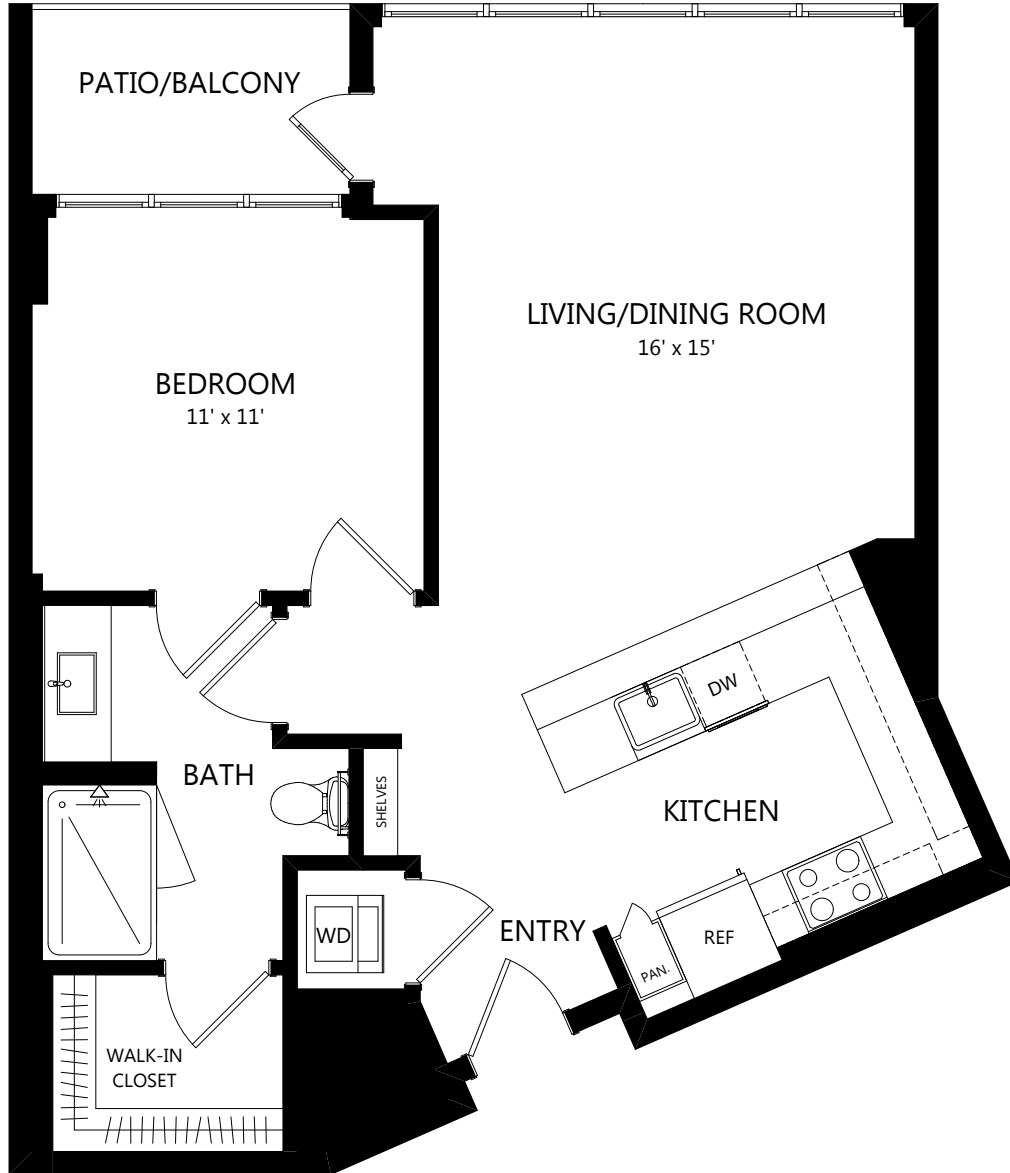

# TOWER B03

1 Bed / 1 Bath

746  
SQ. FT.

	100 Park Plaza   San Diego, CA 92101
	619-794-0120   <a href="http://www.livepark12.com">www.livepark12.com</a>

*Floor plans are artist's rendering. All dimensions are approximate. Actual product and specifications may vary in dimension or detail. Not all features are available in every apartment. Prices and availability are subject to change. Please see a representative for details.*