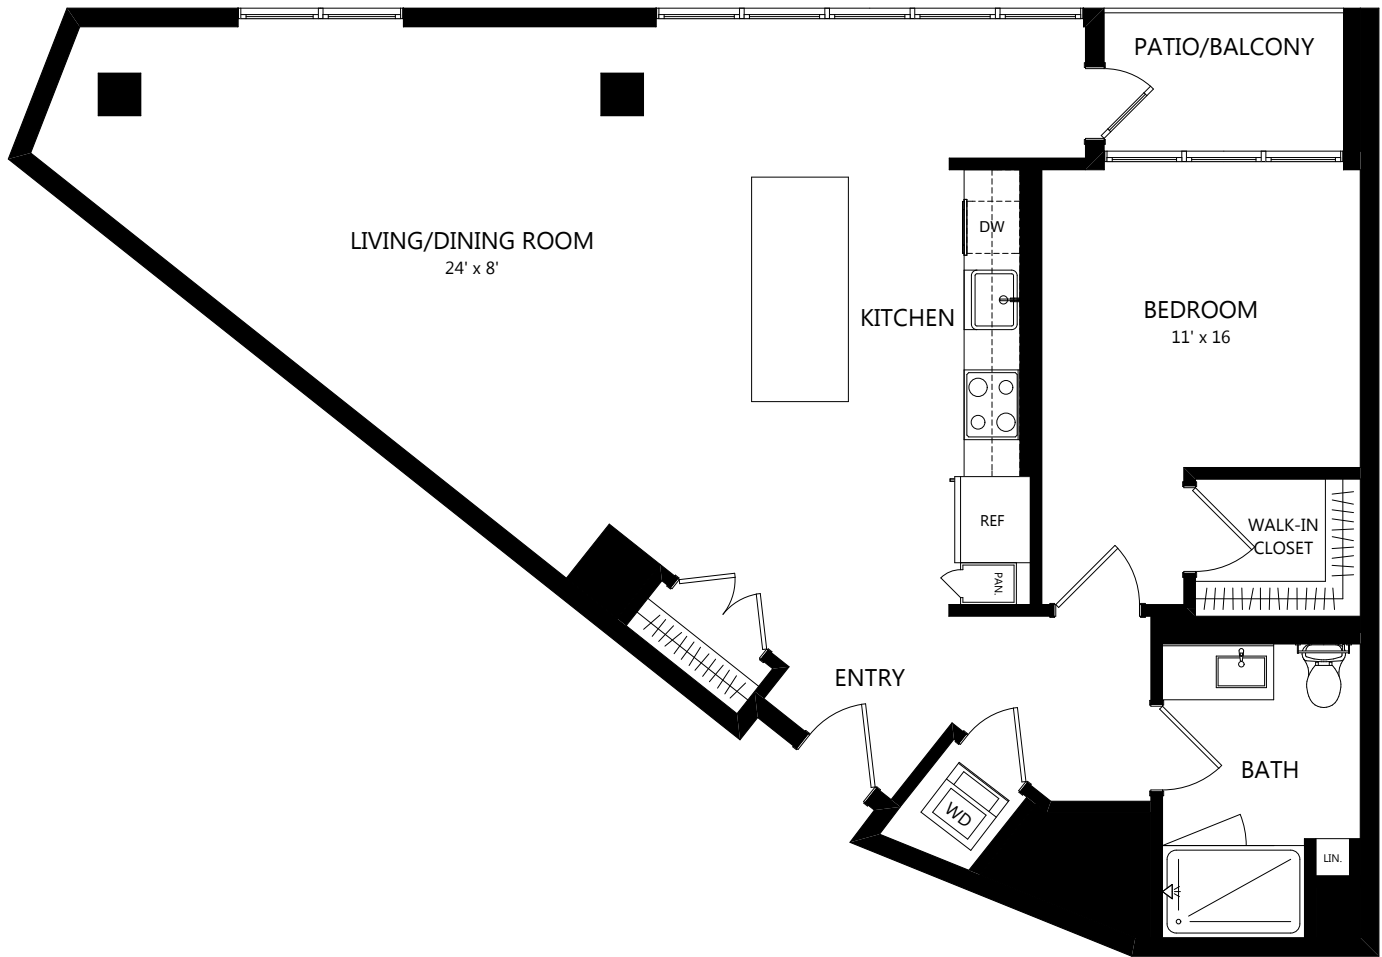

# TOWER B02

1 Bed / 1 Bath

1057  
SQ. FT.

	100 Park Plaza   San Diego, CA 92101
	619-794-0120   <a href="http://www.livepark12.com">www.livepark12.com</a>

*Floor plans are artist's rendering. All dimensions are approximate. Actual product and specifications may vary in dimension or detail. Not all features are available in every apartment. Prices and availability are subject to change. Please see a representative for details.*