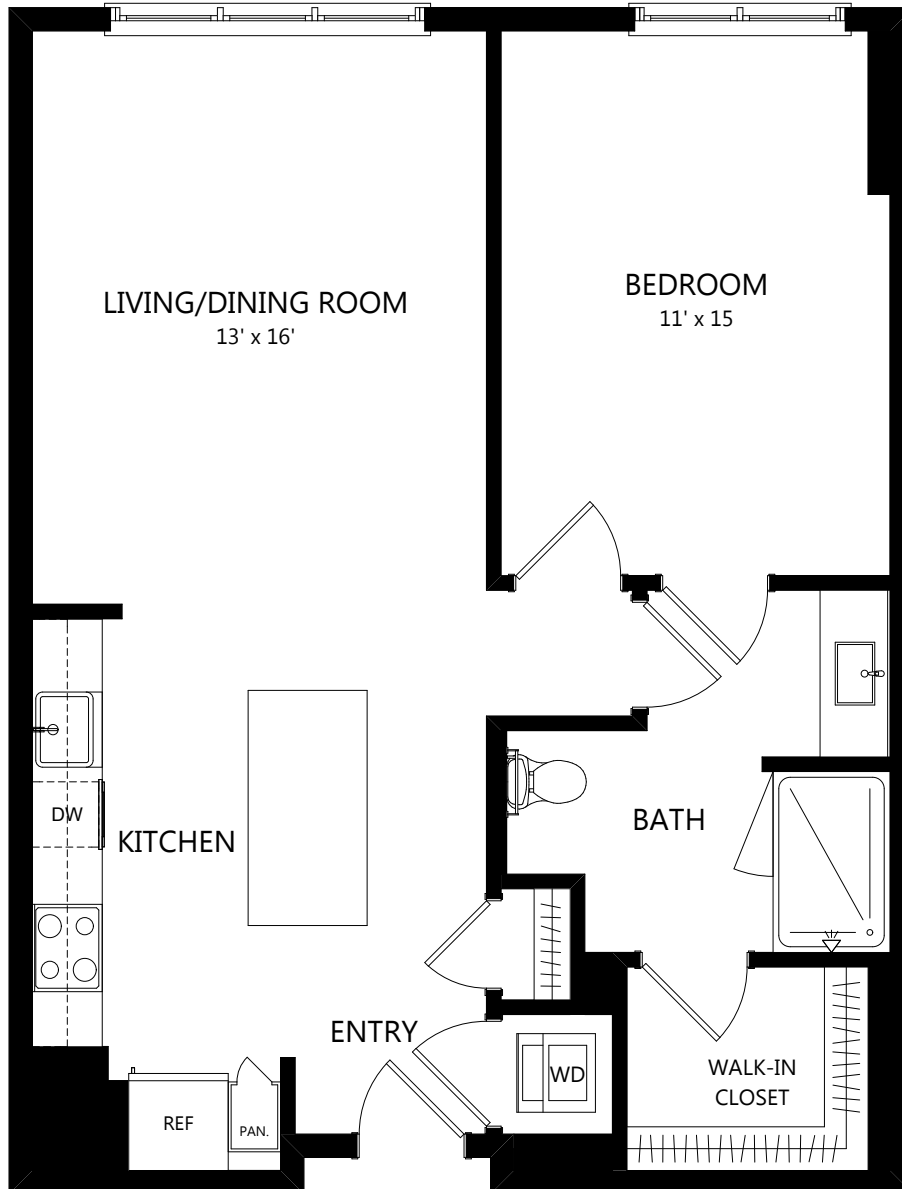

TOWER B01a

1 Bed / 1 Bath

839
SQ. FT.

	100 Park Plaza San Diego, CA 92101
	619-794-0120 www.livepark12.com

Floor plans are artist's rendering. All dimensions are approximate. Actual product and specifications may vary in dimension or detail. Not all features are available in every apartment. Prices and availability are subject to change. Please see a representative for details.