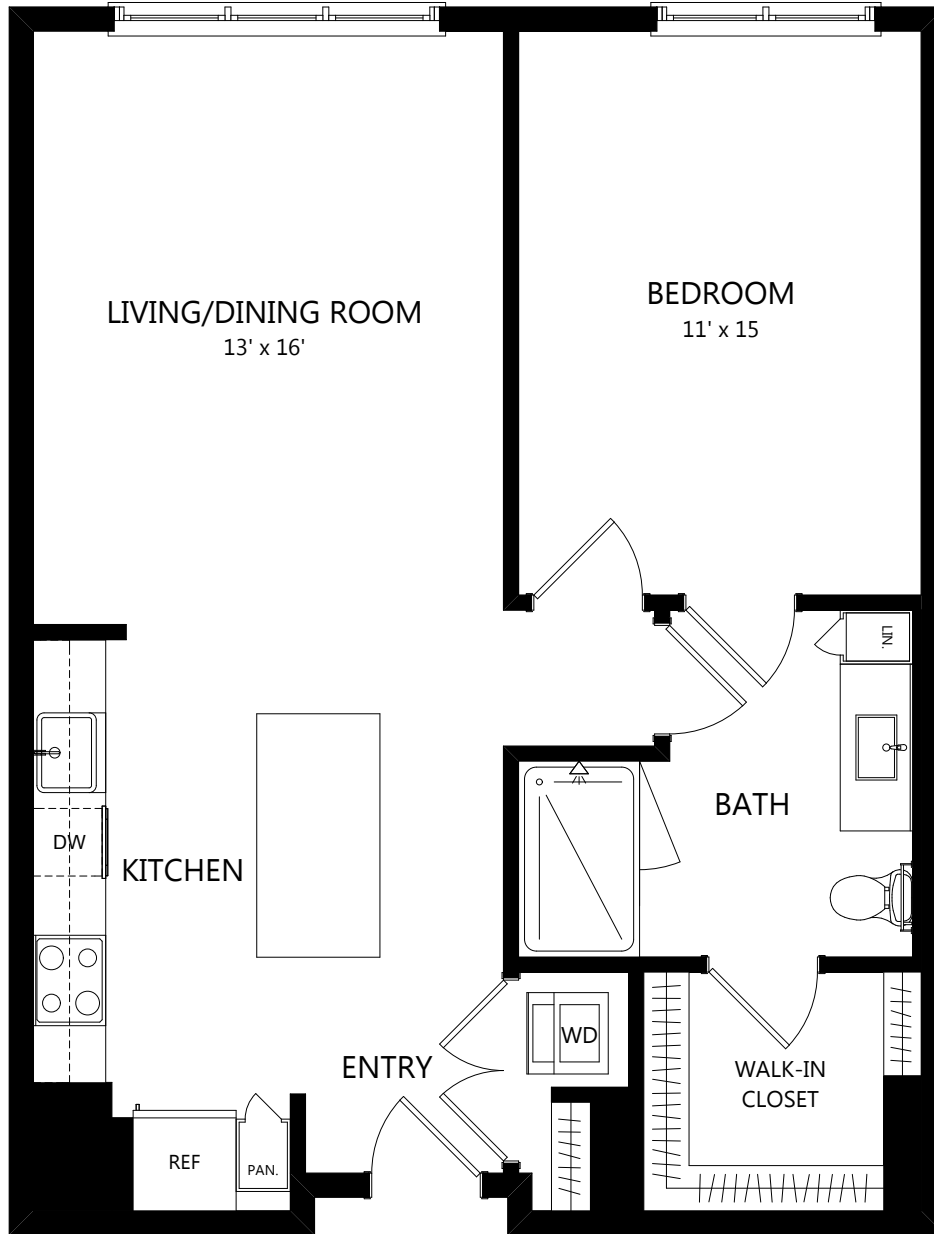

TOWER B01

1 Bed / 1 Bath

842
SQ. FT.

	100 Park Plaza San Diego, CA 92101
	619-794-0120 www.livepark12.com

Floor plans are artist's rendering. All dimensions are approximate. Actual product and specifications may vary in dimension or detail. Not all features are available in every apartment. Prices and availability are subject to change. Please see a representative for details.