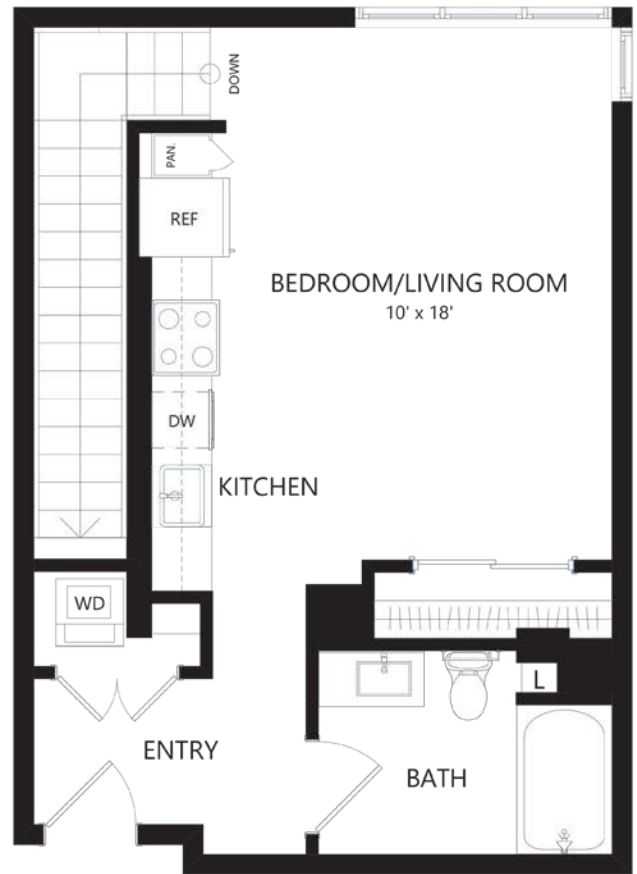

LW-04 Live/Work

1 Bed / 1.5 Bath

1144
SQ. FT.

	100 Park Plaza San Diego, CA 92101
	619-794-0120 www.livepark12.com

Floor plans are artist's rendering. All dimensions are approximate. Actual product and specifications may vary in dimension or detail. Not all features are available in every apartment. Prices and availability are subject to change. Please see a representative for details.