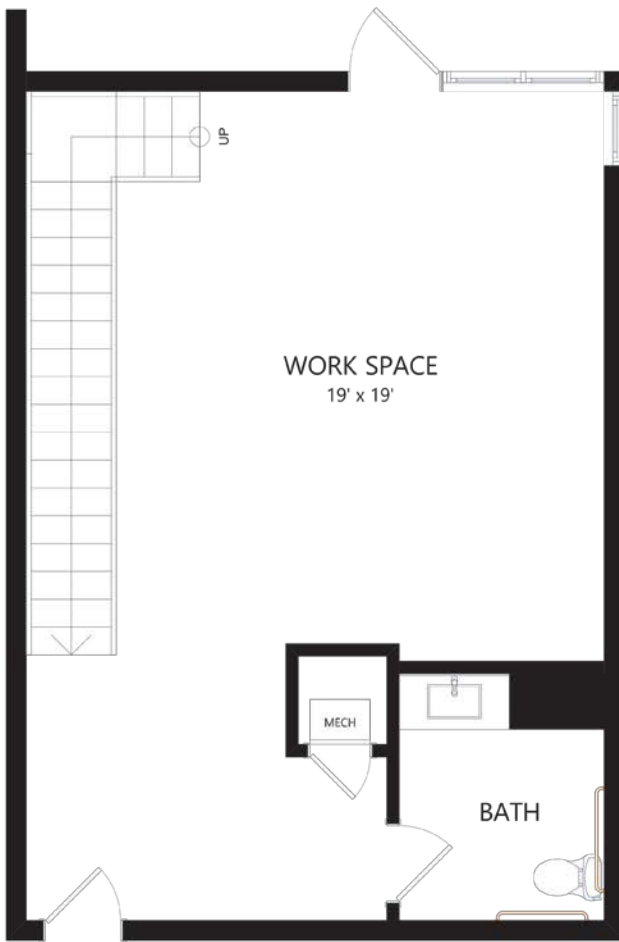

LW-04 Live/Work

1 Bed / 1.5 Bath

1144
SQ. FT.

	100 Park Plaza San Diego, CA 92101
	619-794-0120 www.livepark12.com

Floor plans are artist's rendering. All dimensions are approximate. Actual product and specifications may vary in dimension or detail. Not all features are available in every apartment. Prices and availability are subject to change. Please see a representative for details.