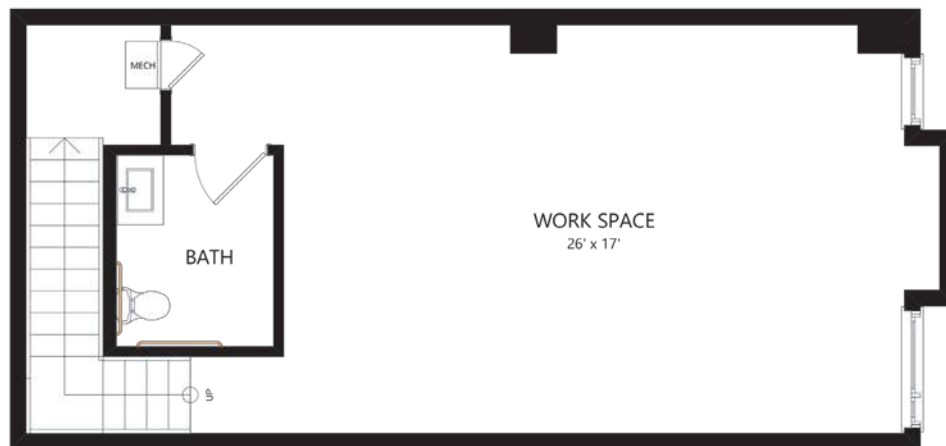

# LW-03 Live/Work

1 Bed / 1.5 Bath

1520  
SQ. FT.

	100 Park Plaza   San Diego, CA 92101
	619-794-0120   <a href="http://www.livepark12.com">www.livepark12.com</a>

*Floor plans are artist's rendering. All dimensions are approximate. Actual product and specifications may vary in dimension or detail. Not all features are available in every apartment. Prices and availability are subject to change. Please see a representative for details.*