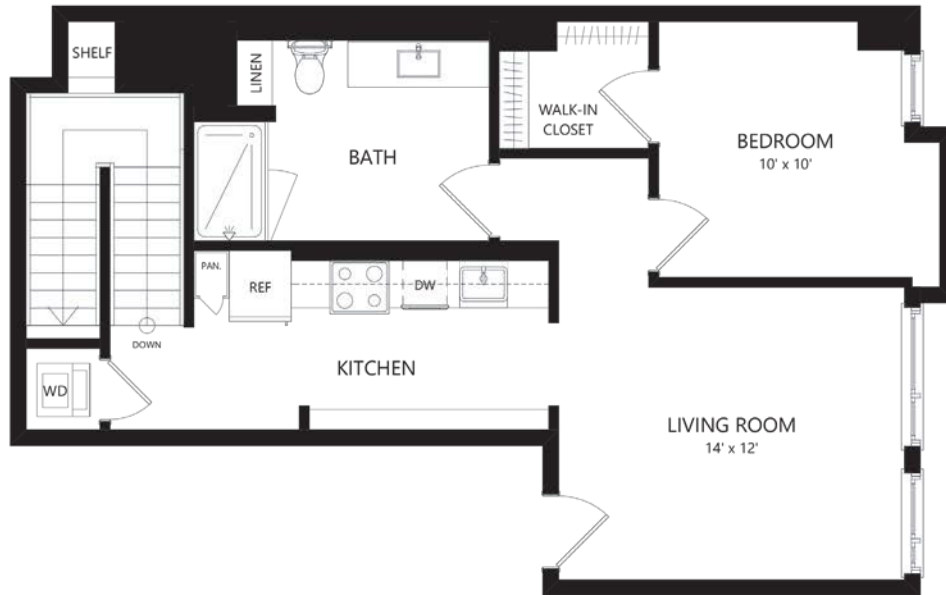

# LW-03 Live/Work

1 Bed / 1.5 Bath

1520  
SQ. FT.

	100 Park Plaza   San Diego, CA 92101
	619-794-0120   <a href="http://www.livepark12.com">www.livepark12.com</a>

*Floor plans are artist's rendering. All dimensions are approximate. Actual product and specifications may vary in dimension or detail. Not all features are available in every apartment. Prices and availability are subject to change. Please see a representative for details.*