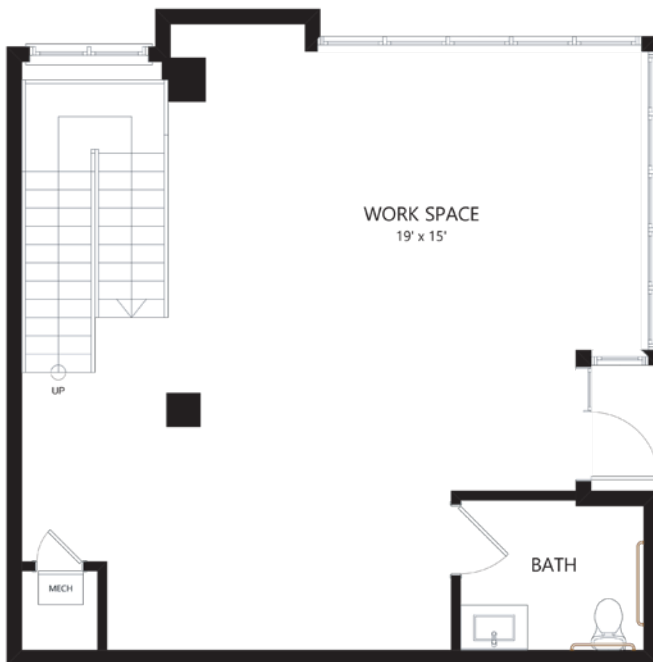

LW-02 Live/Work

1 Bed / 1.5 Bath

1566
SQ. FT.

	100 Park Plaza San Diego, CA 92101
	619-794-0120 www.livepark12.com

Floor plans are artist's rendering. All dimensions are approximate. Actual product and specifications may vary in dimension or detail. Not all features are available in every apartment. Prices and availability are subject to change. Please see a representative for details.