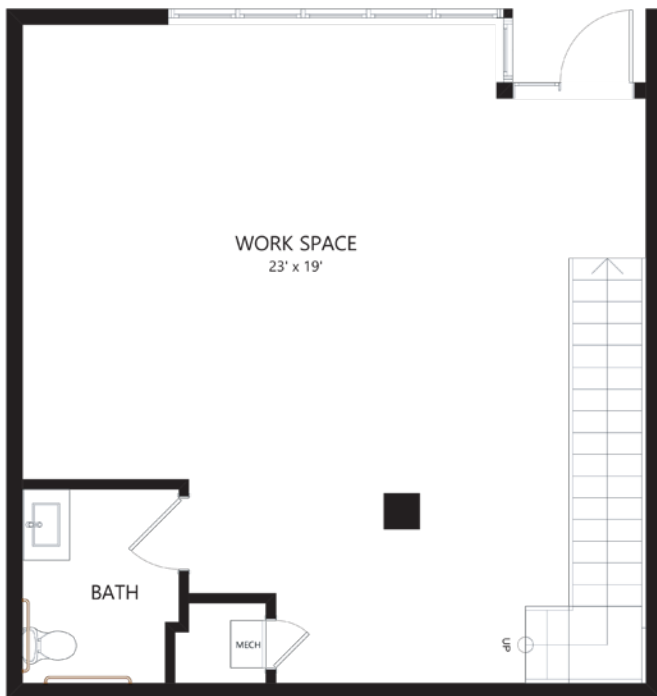

# LW-01 Live/Work

1 Bed / 1.5 Bath

1542  
SQ. FT.

	100 Park Plaza   San Diego, CA 92101
	619-794-0120   <a href="http://www.livepark12.com">www.livepark12.com</a>

*Floor plans are artist's rendering. All dimensions are approximate. Actual product and specifications may vary in dimension or detail. Not all features are available in every apartment. Prices and availability are subject to change. Please see a representative for details.*