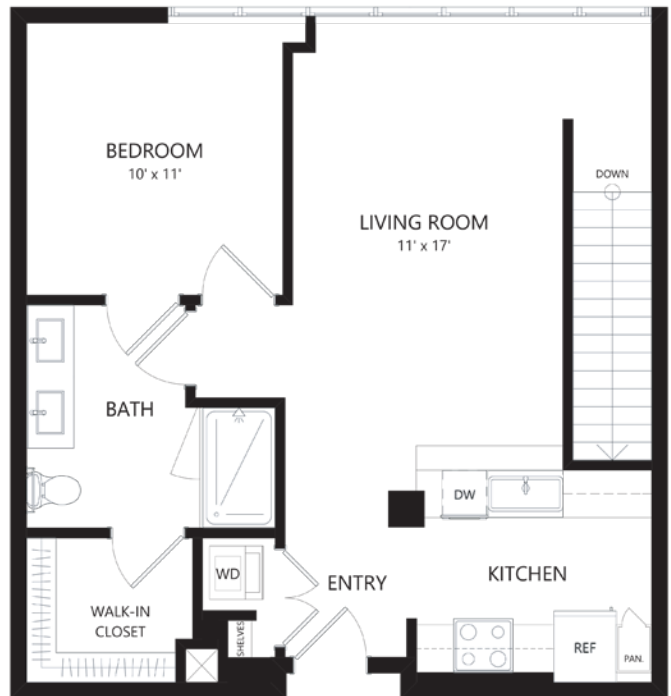

# LW-01 Live/Work

1 Bed / 1.5 Bath

1542  
SQ. FT.

	100 Park Plaza   San Diego, CA 92101
	619-794-0120   <a href="http://www.livepark12.com">www.livepark12.com</a>

*Floor plans are artist's rendering. All dimensions are approximate. Actual product and specifications may vary in dimension or detail. Not all features are available in every apartment. Prices and availability are subject to change. Please see a representative for details.*