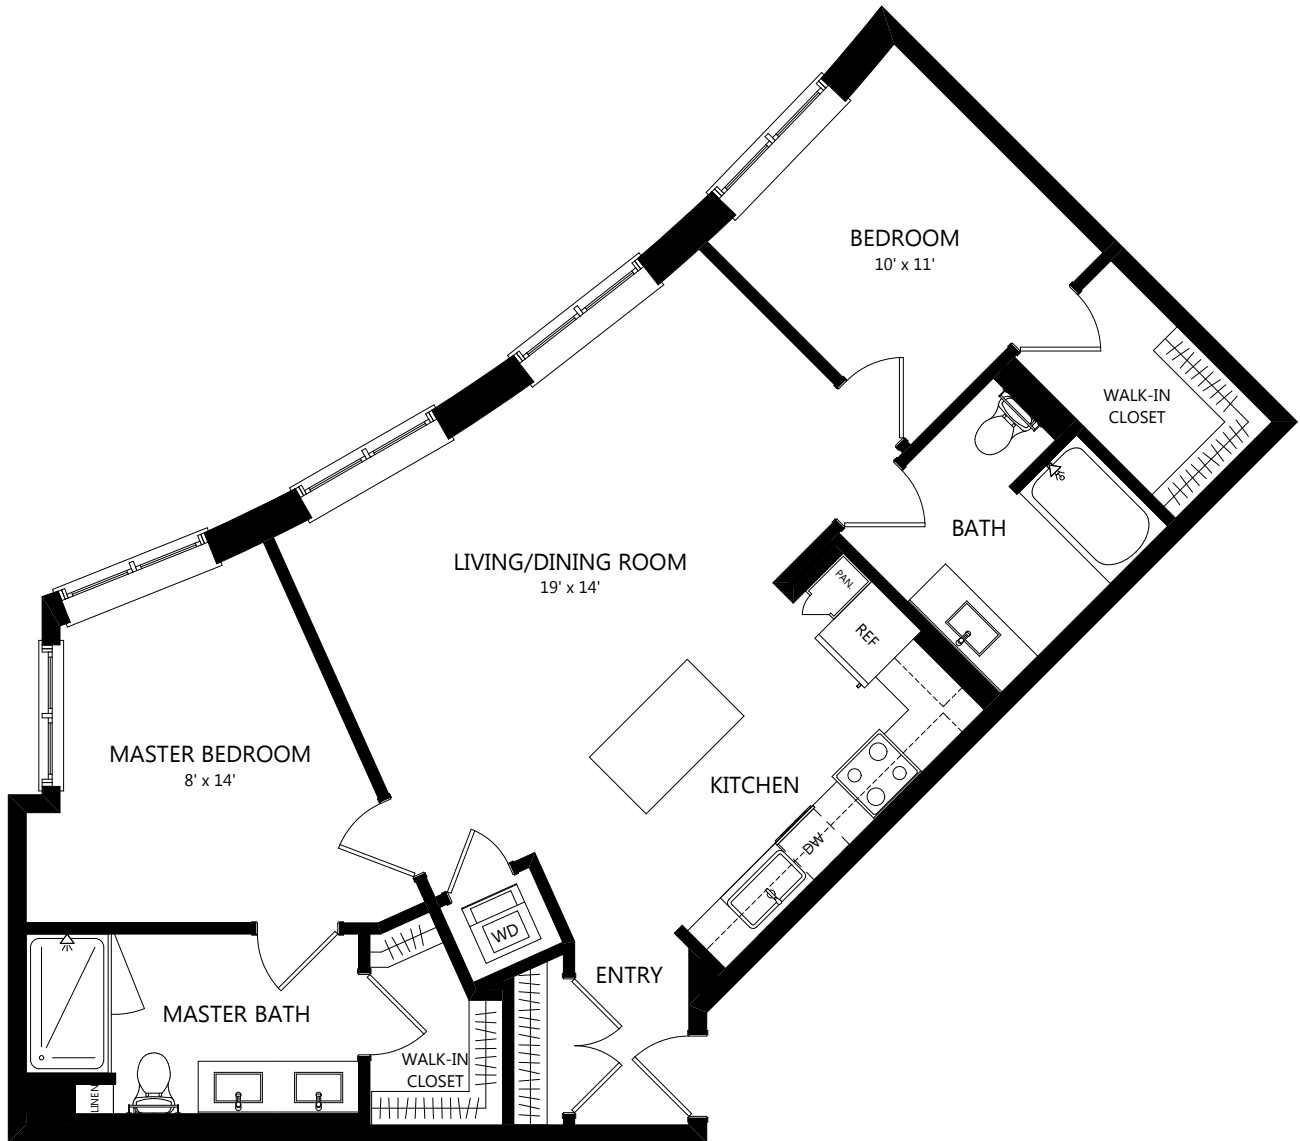

C-41

2 Bed / 2 Bath

1113
SQ. FT.

	100 Park Plaza San Diego, CA 92101
	619-794-0120 www.livepark12.com

Floor plans are artist's rendering. All dimensions are approximate. Actual product and specifications may vary in dimension or detail. Not all features are available in every apartment. Prices and availability are subject to change. Please see a representative for details.