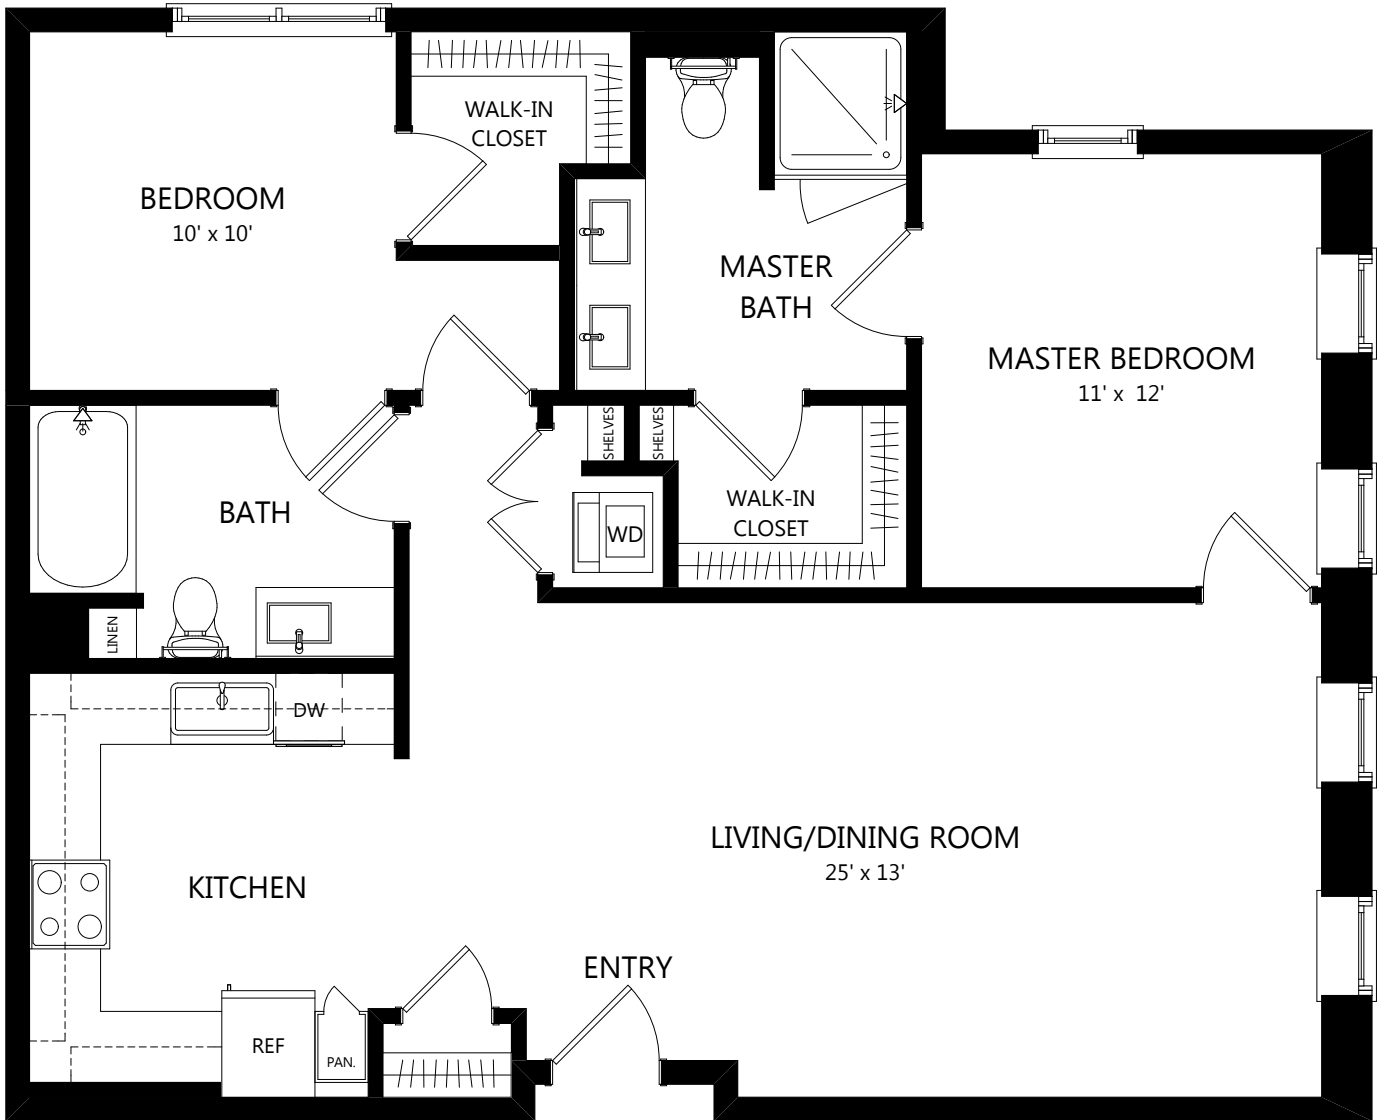

# C-40

2 Bed / 2 Bath

1130  
SQ. FT.

	100 Park Plaza   San Diego, CA 92101
	619-794-0120   <a href="http://www.livepark12.com">www.livepark12.com</a>

Floor plans are artist's rendering. All dimensions are approximate. Actual product and specifications may vary in dimension or detail. Not all features are available in every apartment. Prices and availability are subject to change. Please see a representative for details.