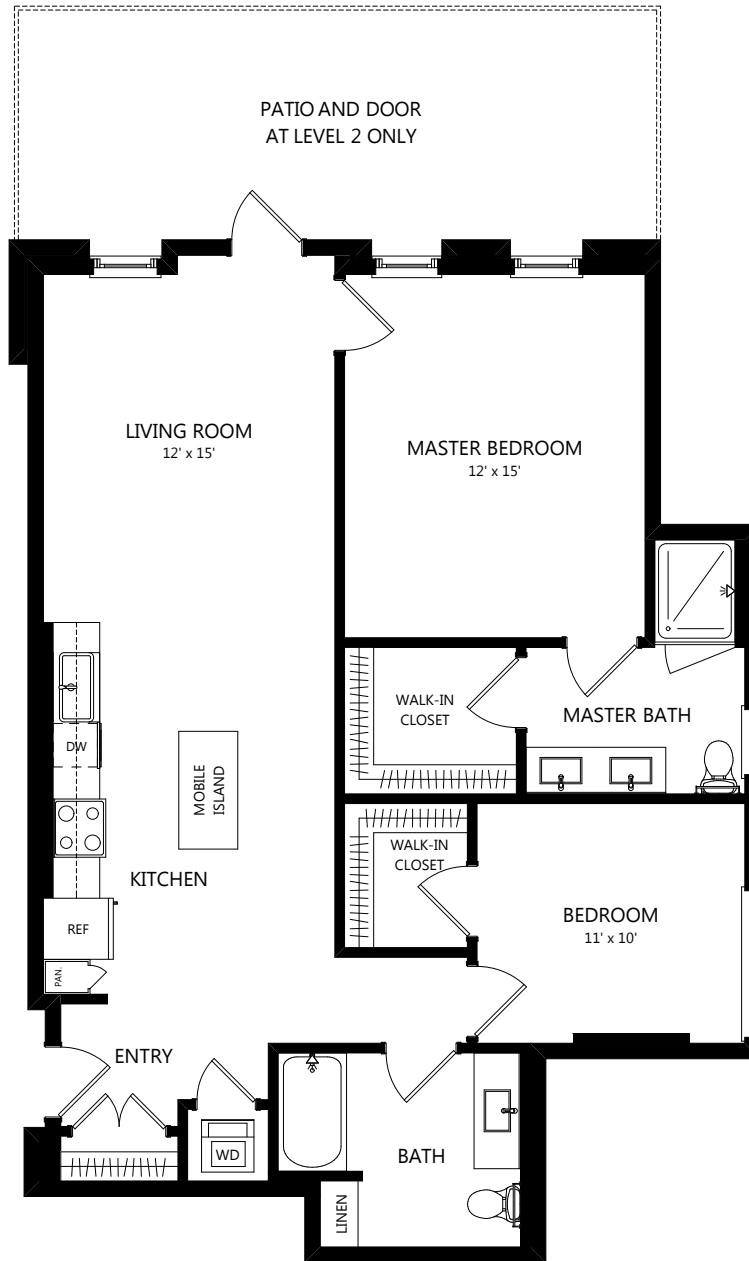

C-39

2 Bed / 2 Bath

1171
SQ. FT.

	100 Park Plaza San Diego, CA 92101
	619-794-0120 www.livepark12.com

Floor plans are artist's rendering. All dimensions are approximate. Actual product and specifications may vary in dimension or detail. Not all features are available in every apartment. Prices and availability are subject to change. Please see a representative for details.