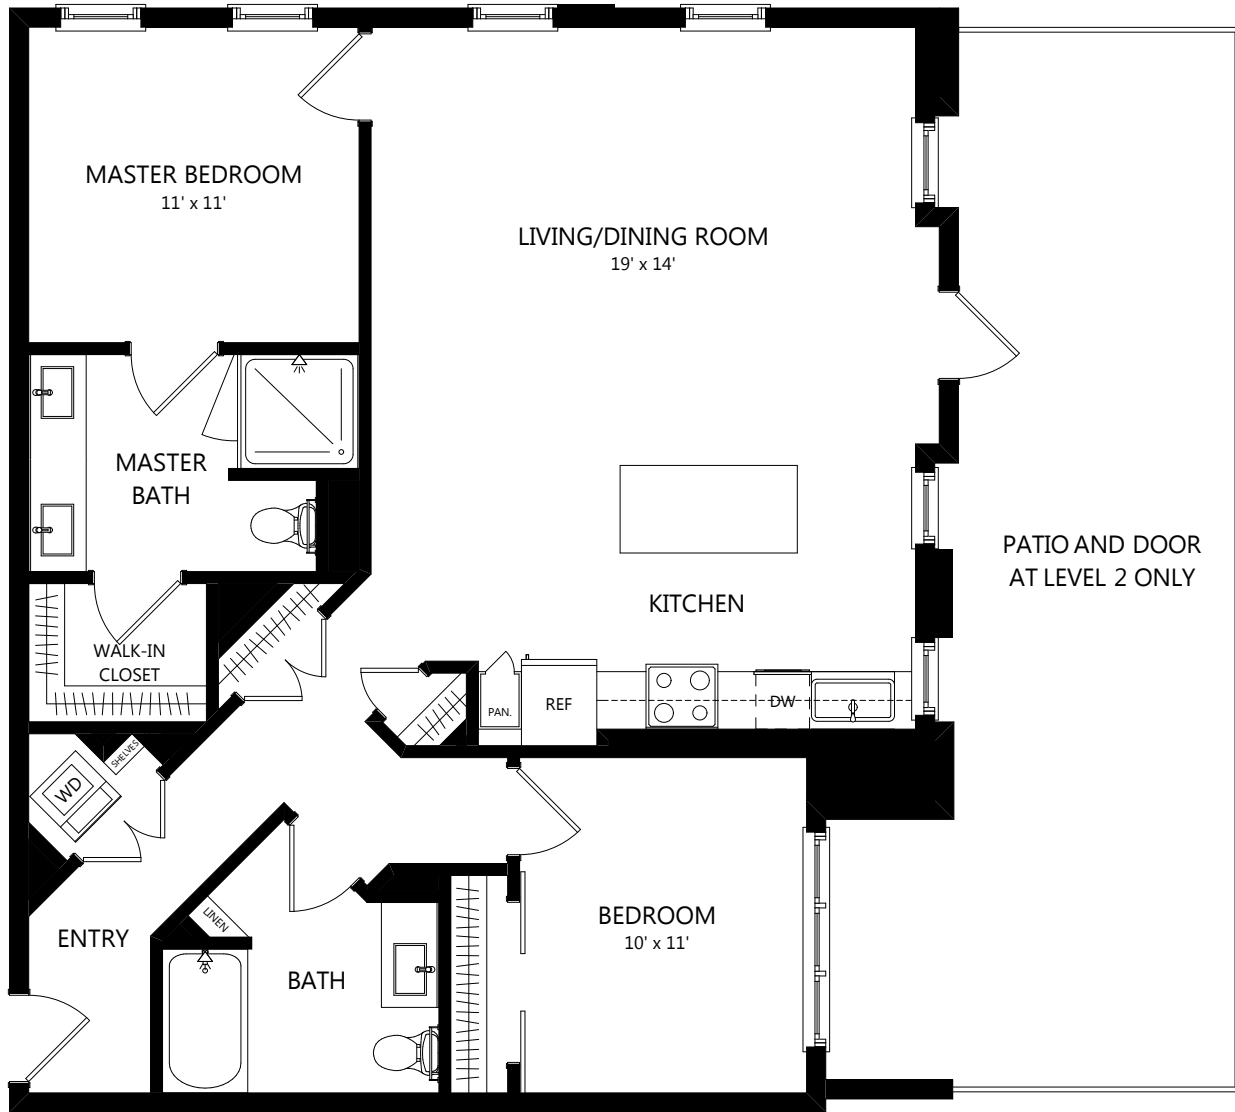

# C-38b

2 Bed / 2 Bath

# 1208

SQ. FT.

	100 Park Plaza   San Diego, CA 92101
	619-794-0120   <a href="http://www.livepark12.com">www.livepark12.com</a>

*Floor plans are artist's rendering. All dimensions are approximate. Actual product and specifications may vary in dimension or detail. Not all features are available in every apartment. Prices and availability are subject to change. Please see a representative for details.*